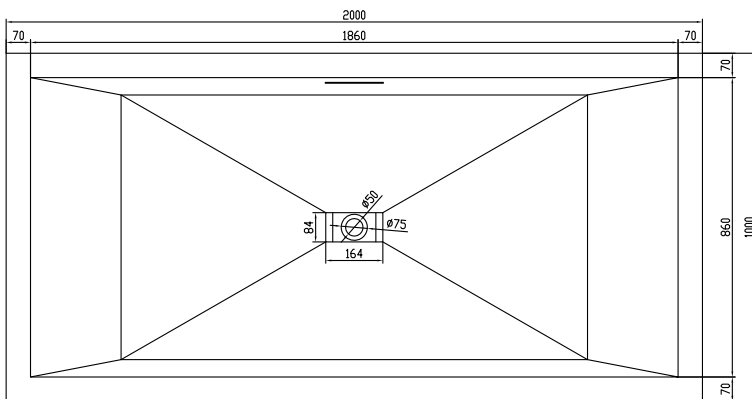

Fredensborg large bathtub

10 year
guarantee
Acovi®

timeless
danish
design

made
to
measure

Fredensborg large bathtub

SPECIFICATIONS

SKU:	40030020
EAN13:	5700400300209
Colour:	Matte white
Litre:	380 overflow
Size product:	58cm / 200cm / 100cm nett
Weight product:	250kg nett
Size packaging:	73cm / 210cm / 110cm brutto
Weight packaging:	290kg brutto
Material:	Acovi® Solid Surface

made
to
measure