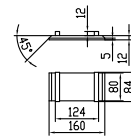

Fredensborg large bathtub

10 year
guarantee
Acovi®

timeless
danish
design

made
to
measure

Fredensborg large bathtub

SPECIFICATIONS

SKU:	40030020
EAN13:	5700400300209
Colour:	Matte white
Litre:	380 overflow
Size product:	58cm / 200cm / 100cm nett
Weight product:	250kg nett
Size packaging:	73cm / 210cm / 110cm brutto
Weight packaging:	290kg brutto
Material:	Acovi® Solid Surface

made
to
measure