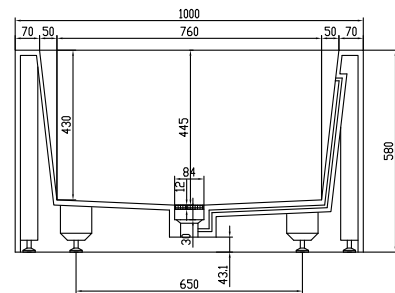

Fredensborg large bathtub

10 year
guarantee
Acovi®

timeless
danish
design

made
to
measure

Fredensborg large bathtub

SPECIFICATIONS

SKU:	40030020
EAN13:	5700400300209
Colour:	Matte white
Litre:	380 overflow
Size product:	58cm / 200cm / 100cm nett
Weight product:	250kg nett
Size packaging:	73cm / 210cm / 110cm brutto
Weight packaging:	290kg brutto
Material:	Acovi® Solid Surface

made
to
measure