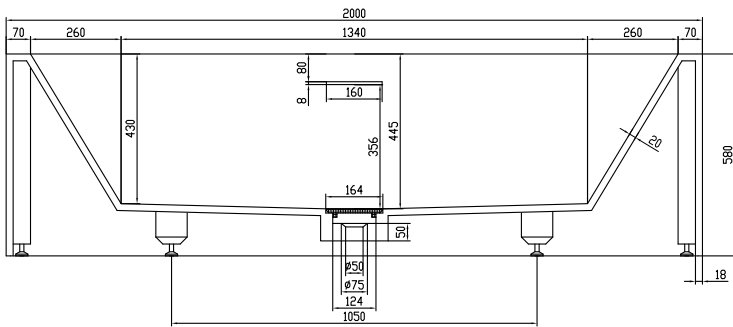

Fredensborg large bathtub

10 year
guarantee
Acovi®

timeless
danish
design

made
to
measure

Fredensborg large bathtub

SPECIFICATIONS

SKU:	40030020
EAN13:	5700400300209
Colour:	Matte white
Litre:	380 overflow
Size product:	58cm / 200cm / 100cm nett
Weight product:	250kg nett
Size packaging:	73cm / 210cm / 110cm brutto
Weight packaging:	290kg brutto
Material:	Acovi® Solid Surface

All Acovi® Solid Surface products are covered by a 10-year colour stability warranty

Bathtub is inclusive waste, trap and 80cm drain hose.

Bathtub has an overflow.

10 year
guarantee
Acovi®

timeless
danish
design

made
to
measure