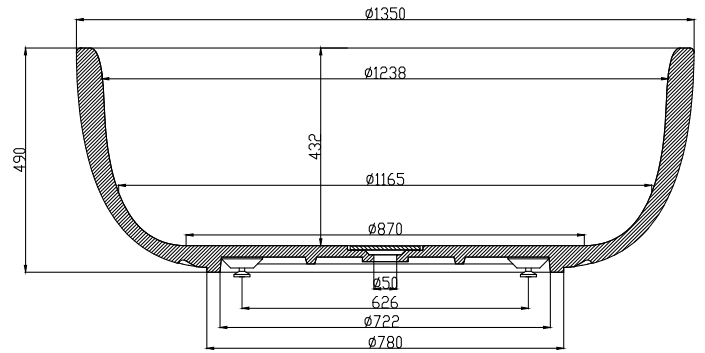

Tromsø bathtub

10 year
guarantee
Acovi®

timeless
danish
design

made
to
measure

Tromsø bathtub

SPECIFICATIONS

SKU:	40030004
EAN13:	5700400300049
Colour:	Matte white
Litre:	400 overflow
Size product:	48cm / 135cm / 135cm nett
Weight product:	150kg nett
Size packaging:	64cm / 145cm / 145cm brutto
Weight packaging:	195kg brutto
Material:	Acovi® Solid Surface

All Acovi® Solid Surface products are covered by a 10-year colour stability warranty

Bathtub is inclusive waste, trap and 80cm drain hose.

10 year
guarantee
Acovi®

timeless
danish
design

made
to
measure