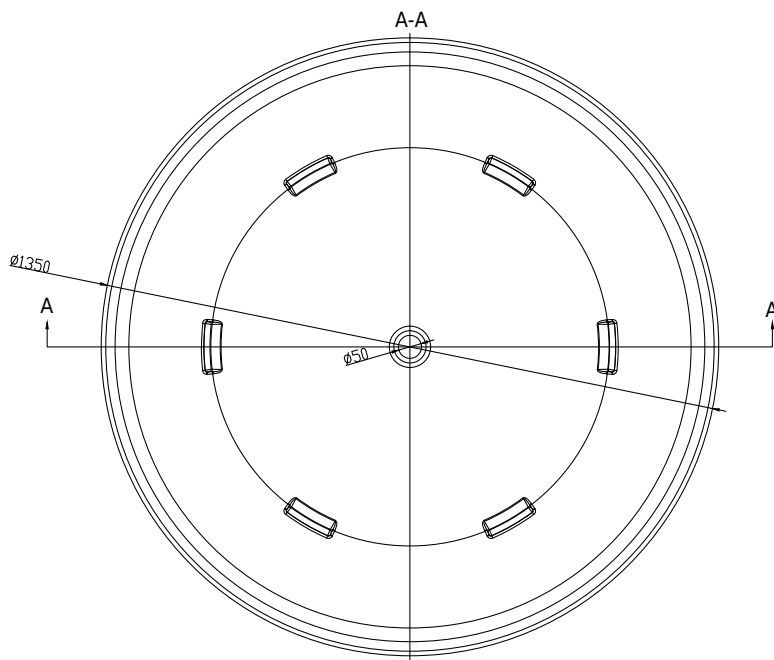

Tromsø bathtub

10 year
guarantee
Acovi®

timeless
danish
design

made
to
measure

Tromsø bathtub

SPECIFICATIONS

SKU:	40030004
EAN13:	5700400300049
Colour:	Matte white
Litre:	400 overflow
Size product:	48cm / 135cm / 135cm nett
Weight product:	150kg nett
Size packaging:	64cm / 145cm / 145cm brutto
Weight packaging:	195kg brutto
Material:	Acovi® Solid Surface

All Acovi® Solid Surface products are covered by a 10-year colour stability warranty

Bathtub is inclusive waste, trap and 80cm drain hose.

10 year
guarantee
Acovi®

timeless
danish
design

made
to
measure