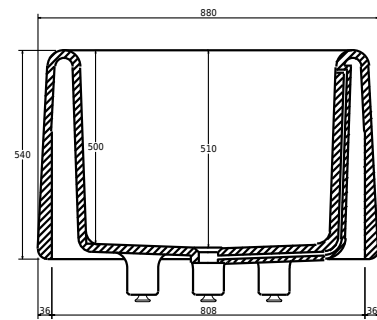

10 year
guarantee
Acovi®

timeless
danish
design

made
to
measure