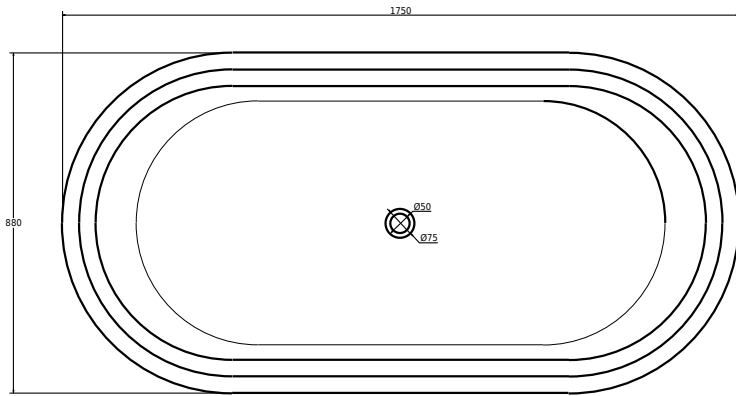

Heritage greige bathtub

TOP VIEW