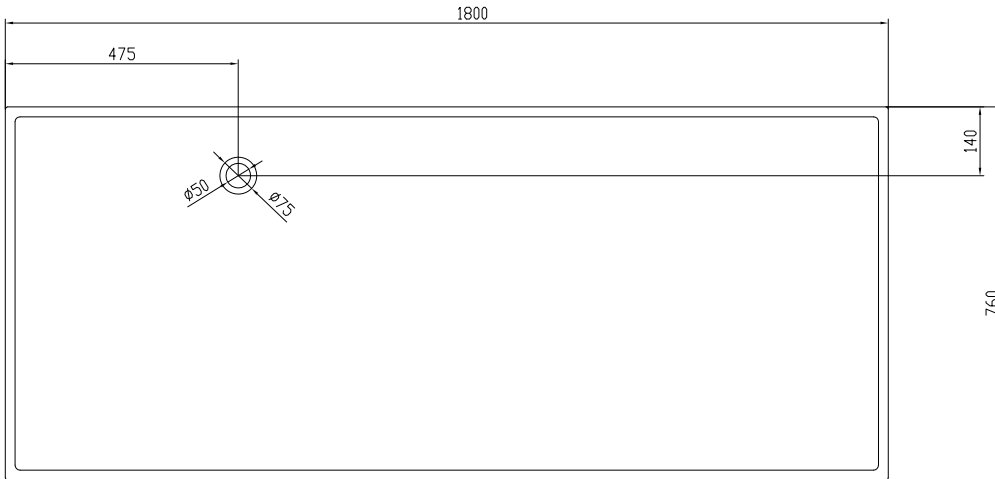

Lövestad 180 bathtub

10 year
guarantee
Acovi®

timeless
danish
design

made
to
measure

Lövestad 180 bathtub

SPECIFICATIONS

SKU:	40030010
EAN13:	5700400300100
Colour:	Matte white
Litre:	350 overflow
Size product:	58cm / 180cm / 76cm nett
Weight product:	170kg nett
Size packaging:	73cm / 190cm / 86cm brutto
Weight packaging:	215kg brutto
Material:	Acovi® Solid Surface

All Acovi® Solid Surface products are covered by a 10-year colour stability warranty

Bathtub is inclusive waste, trap and 80cm drain hose.

Bathtub has an overflow.

10 year
guarantee
Acovi®

timeless
danish
design

made
to
measure