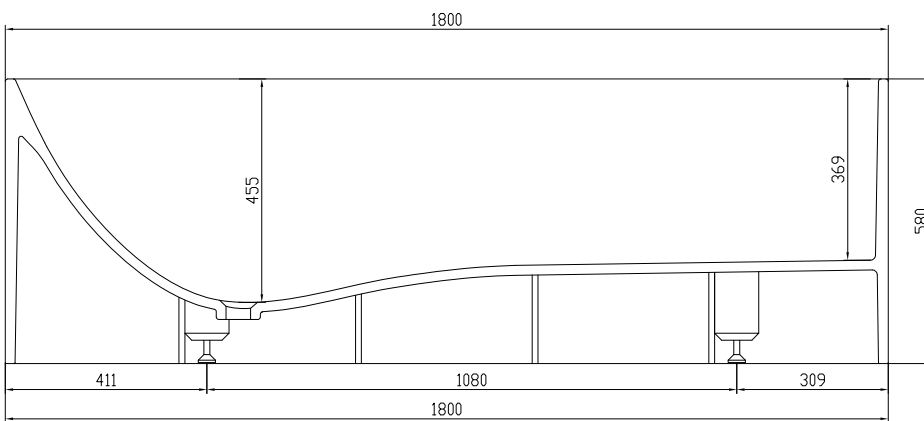

Lövestad 180 bathtub

10 year
guarantee
Acovi®

timeless
danish
design

made
to
measure

Lövestad 180 bathtub

SPECIFICATIONS

SKU:	40030010
EAN13:	5700400300100
Colour:	Matte white
Litre:	350 overflow
Size product:	58cm / 180cm / 76cm nett
Weight product:	170kg nett
Size packaging:	73cm / 190cm / 86cm brutto
Weight packaging:	215kg brutto
Material:	Acovi® Solid Surface

All Acovi® Solid Surface products are covered by a 10-year colour stability warranty

Bathtub is inclusive waste, trap and 80cm drain hose.

Bathtub has an overflow.

10 year
guarantee
Acovi®

timeless
danish
design

made
to
measure