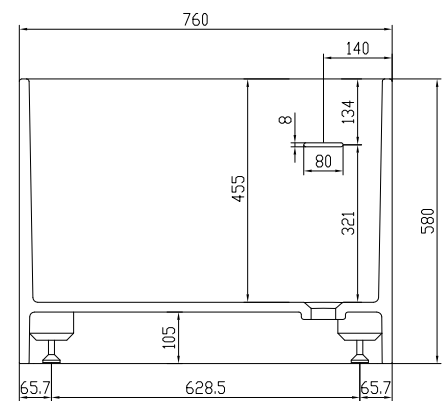

Lövestad 180 bathtub

10 year
guarantee
Acovi®

timeless
danish
design

made
to
measure

Lövestad 180 bathtub

SPECIFICATIONS

SKU:	40030010
EAN13:	5700400300100
Colour:	Matte white
Litre:	350 overflow
Size product:	58cm / 180cm / 76cm nett
Weight product:	170kg nett
Size packaging:	73cm / 190cm / 86cm brutto
Weight packaging:	215kg brutto
Material:	Acovi® Solid Surface

made
to
measure