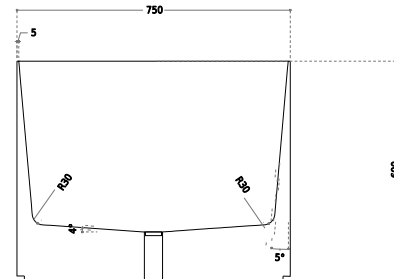

Kanal bathtub

10 year
guarantee
Acovi®

timeless
danish
design

made
to
measure

Kanal bathtub

SPECIFICATIONS

SKU:	40030052
EAN13:	5700400300520
Colour:	Matte white
Litre:	350 overflow
Size product:	60cm / 180cm / 75cm nett
Weight product:	240kg nett
Size packaging:	76cm / 195cm / 85cm brutto
Weight packaging:	280kg brutto
Material:	Acovi® Solid Surface

made
to
measure