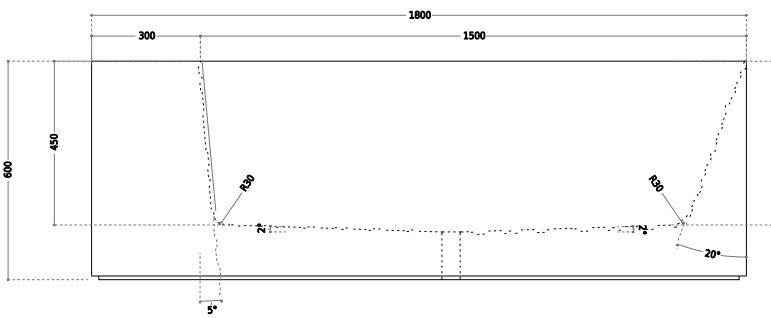

Kanal bathtub

10 year
guarantee
Acovi®

timeless
danish
design

made
to
measure

Kanal bathtub

SPECIFICATIONS

SKU:	40030052
EAN13:	5700400300520
Colour:	Matte white
Litre:	350 overflow
Size product:	60cm / 180cm / 75cm nett
Weight product:	240kg nett
Size packaging:	76cm / 195cm / 85cm brutto
Weight packaging:	280kg brutto
Material:	Acovi® Solid Surface

All Acovi® Solid Surface products are covered by a 10-year colour stability warranty

Bathtub is inclusive waste, trap and 80cm drain hose.

Bathtub has an overflow.

10 year
guarantee
Acovi®

timeless
danish
design

made
to
measure