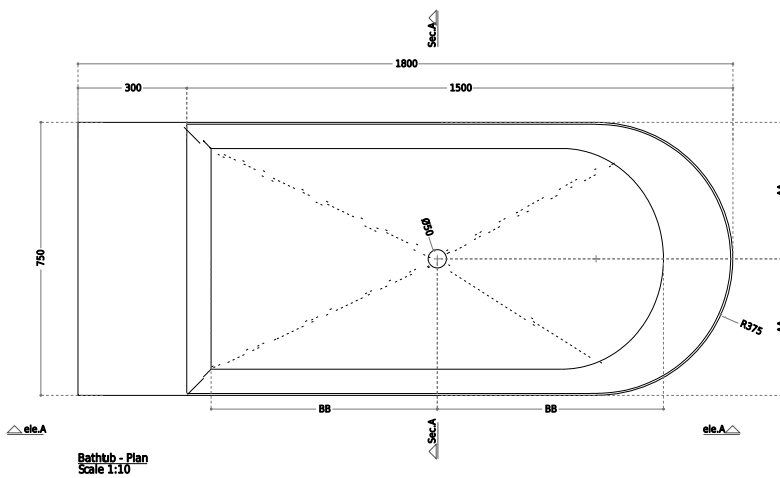

Kanal bathtub

10 year
guarantee
Acovi®

timeless
danish
design

made
to
measure

Kanal bathtub

SPECIFICATIONS

SKU:	40030052
EAN13:	5700400300520
Colour:	Matte white
Litre:	350 overflow
Size product:	60cm / 180cm / 75cm nett
Weight product:	240kg nett
Size packaging:	76cm / 195cm / 85cm brutto
Weight packaging:	280kg brutto
Material:	Acovi® Solid Surface

All Acovi® Solid Surface products are covered by a 10-year colour stability warranty

Bathtub is inclusive waste, trap and 80cm drain hose.

Bathtub has an overflow.

10 year
guarantee
Acovi®

timeless
danish
design

made
to
measure