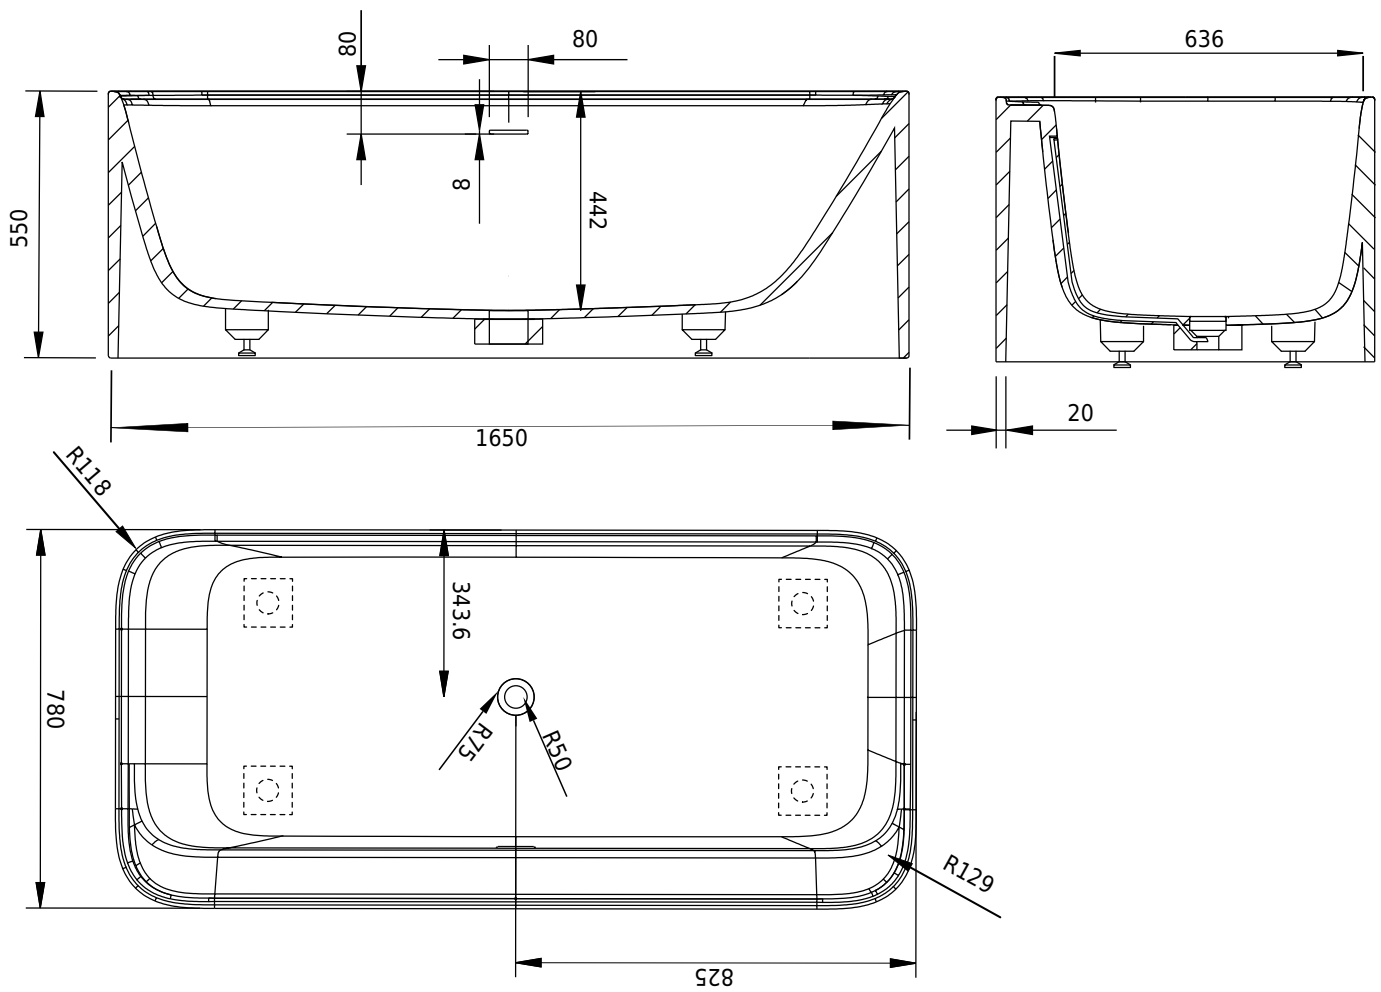

Yuno bathtub

10 year
guarantee
Acovi®

timeless
danish
design

made
to
measure

Yuno bathtub

SPECIFICATIONS

SKU:	40030047
EAN13:	5700400300476
Colour:	Matte white
Litre:	350 overflow
Size product:	55cm / 165cm / 78cm nett
Weight product:	223kg nett
Size packaging:	70cm / 175cm / 88cm brutto
Weight packaging:	239kg brutto
Material:	Acovi® Solid Surface

All Acovi® Solid Surface products are covered by a 10-year colour stability warranty

Bathtub is inclusive waste, trap and 80cm drain hose.

Bathtub has an overflow.

10 year
guarantee
Acovi®

timeless
danish
design

made
to
measure