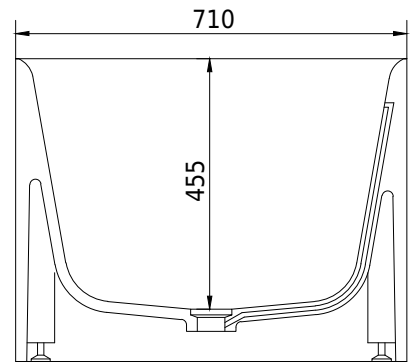

SQ1 oval bathtub

10 year
guarantee
Acovi®

timeless
danish
design

made
to
measure

SQ1 oval bathtub

SPECIFICATIONS

SKU:	40030041
EAN13:	5700400300414
Colour:	Matte white
Litre:	260 overflow
Size product:	55cm / 169.5cm / 71cm nett
Weight product:	168kg nett
Size packaging:	70cm / 180cm / 81cm brutto
Weight packaging:	213kg brutto
Material:	Acovi® Solid Surface

All Acovi® Solid Surface products are covered by a 10-year colour stability warranty

Bathtub is inclusive waste, trap and 80cm drain hose.

Bathtub has an overflow.

10 year
guarantee
Acovi®

timeless
danish
design

made
to
measure