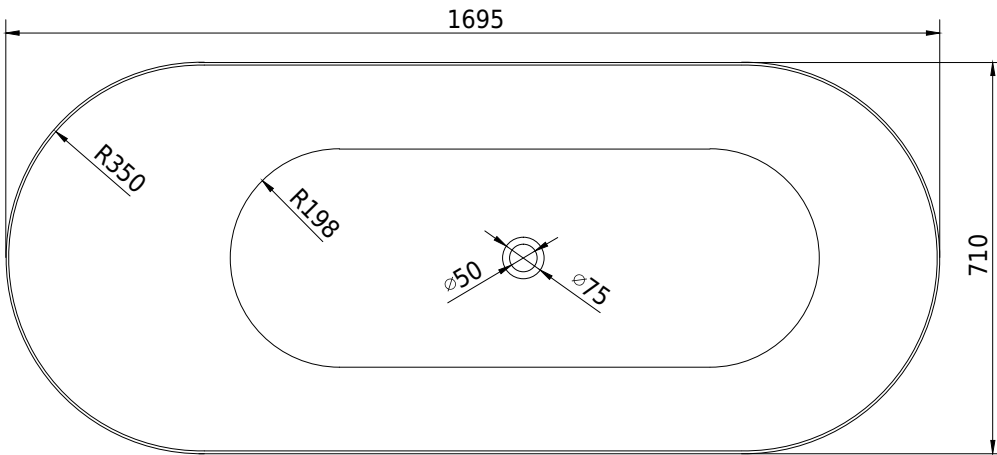

SQ1 oval bathtub

10 year
guarantee
Acovi®

timeless
danish
design

made
to
measure

SQ1 oval bathtub

SPECIFICATIONS

SKU:	40030041
EAN13:	5700400300414
Colour:	Matte white
Litre:	260 overflow
Size product:	55cm / 169.5cm / 71cm nett
Weight product:	168kg nett
Size packaging:	70cm / 180cm / 81cm brutto
Weight packaging:	213kg brutto
Material:	Acovi® Solid Surface

All Acovi® Solid Surface products are covered by a 10-year colour stability warranty

Bathtub is inclusive waste, trap and 80cm drain hose.

Bathtub has an overflow.

10 year
guarantee
Acovi®

timeless
danish
design

made
to
measure