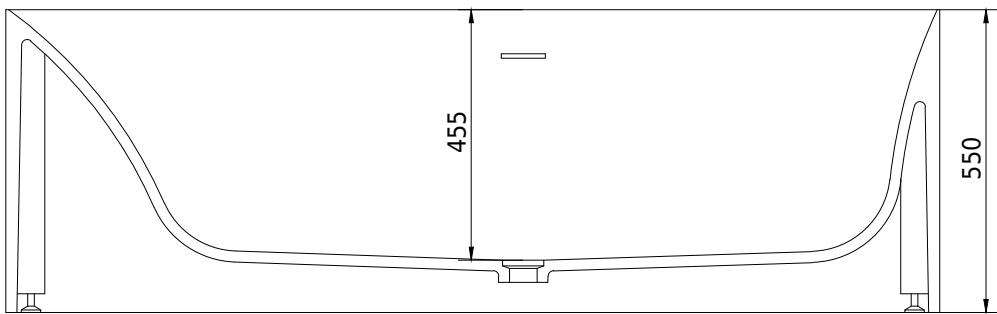

SQ1 oval bathtub

10 year
guarantee
Acovi®

timeless
danish
design

made
to
measure

SQ1 oval bathtub

SPECIFICATIONS

SKU:	40030041
EAN13:	5700400300414
Colour:	Matte white
Litre:	260 overflow
Size product:	55cm / 169.5cm / 71cm nett
Weight product:	168kg nett
Size packaging:	70cm / 180cm / 81cm brutto
Weight packaging:	213kg brutto
Material:	Acovi® Solid Surface

All Acovi® Solid Surface products are covered by a 10-year colour stability warranty

Bathtub is inclusive waste, trap and 80cm drain hose.

Bathtub has an overflow.

10 year
guarantee
Acovi®

timeless
danish
design

made
to
measure