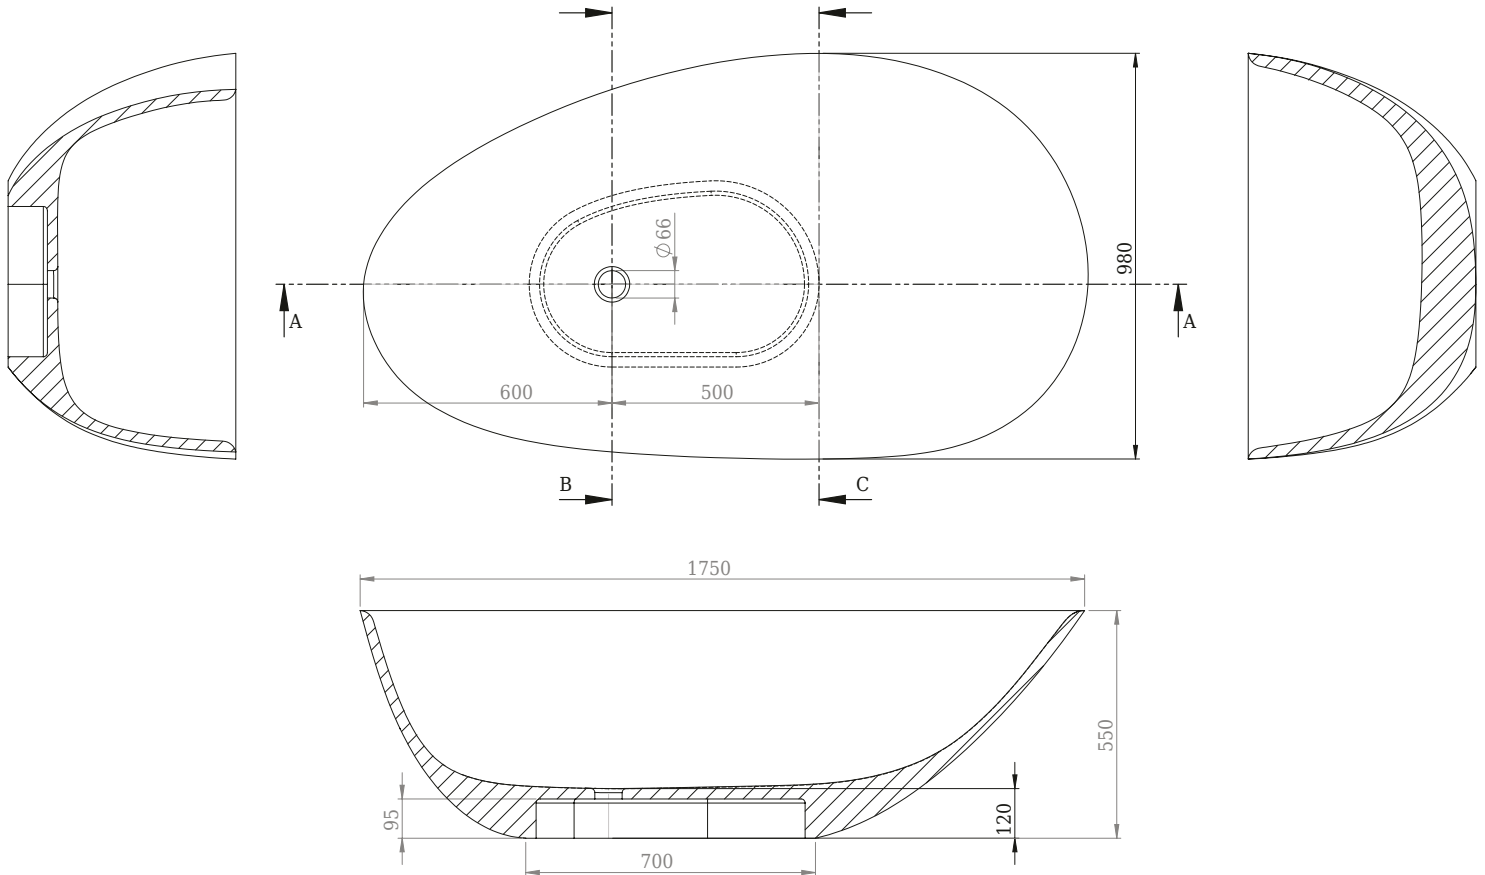

Muschel bathtub

10 year
guarantee
Acovi®

timeless
danish
design

made
to
measure

Muschel bathtub

SPECIFICATIONS

SKU:	40030040
EAN13:	5700400300407
Colour:	Matte white
Litre:	250 overflow
Size product:	55cm / 175cm / 98cm nett
Weight product:	220kg nett
Size packaging:	70cm / 184cm / 110cm brutto
Weight packaging:	260kg brutto
Material:	Acovi® Solid Surface

All Acovi® Solid Surface products are covered by a 10-year colour stability warranty

Bathtub is inclusive waste, trap and 80cm drain hose.

10 year
guarantee
Acovi®

timeless
danish
design

made
to
measure