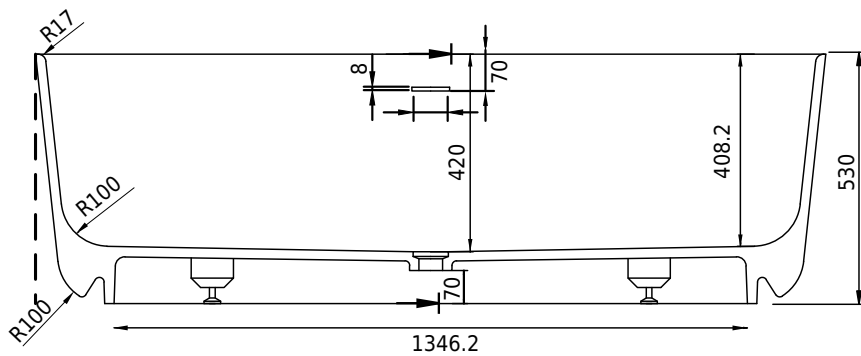

Hornbæk 168 bathtub

10 year
guarantee
Acovi®

timeless
danish
design

made
to
measure

Hornbæk 168 bathtub

SPECIFICATIONS

SKU:	40030039
EAN13:	5700400300391
Colour:	Matte white
Litre:	360 overflow
Size product:	53cm / 168cm / 80cm nett
Weight product:	131kg nett
Size packaging:	68cm / 178cm / 90cm brutto
Weight packaging:	176kg brutto
Material:	Acovi® Solid Surface

All Acovi® Solid Surface products are covered by a 10-year colour stability warranty

Bathtub is inclusive waste, trap and 80cm drain hose.

Bathtub has an overflow.

10 year
guarantee
Acovi®

timeless
danish
design

made
to
measure