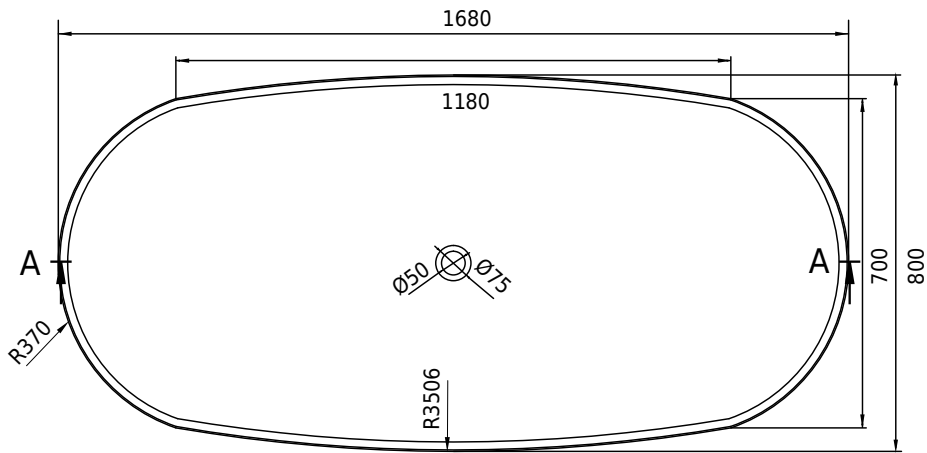

Hornbæk 168 bathtub

10 year
guarantee
Acovi®

timeless
danish
design

made
to
measure

Hornbæk 168 bathtub

SPECIFICATIONS

SKU:	40030039
EAN13:	5700400300391
Colour:	Matte white
Litre:	360 overflow
Size product:	53cm / 168cm / 80cm nett
Weight product:	131kg nett
Size packaging:	68cm / 178cm / 90cm brutto
Weight packaging:	176kg brutto
Material:	Acovi® Solid Surface

All Acovi® Solid Surface products are covered by a 10-year colour stability warranty

Bathtub is inclusive waste, trap and 80cm drain hose.

Bathtub has an overflow.

10 year
guarantee
Acovi®

timeless
danish
design

made
to
measure