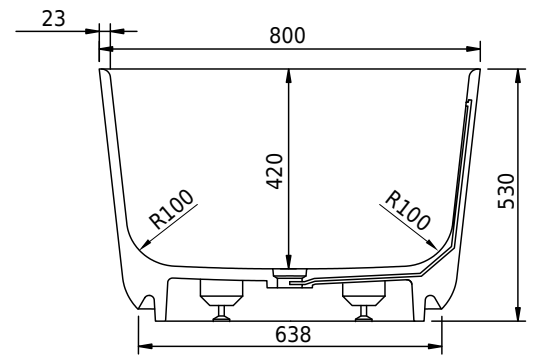

Hornbæk 168 bathtub

10 year
guarantee
Acovi®

timeless
danish
design

made
to
measure

Hornbæk 168 bathtub

SPECIFICATIONS

SKU:	40030039
EAN13:	5700400300391
Colour:	Matte white
Litre:	360 overflow
Size product:	53cm / 168cm / 80cm nett
Weight product:	131kg nett
Size packaging:	68cm / 178cm / 90cm brutto
Weight packaging:	176kg brutto
Material:	Acovi® Solid Surface

All Acovi® Solid Surface products are covered by a 10-year colour stability warranty

Bathtub is inclusive waste, trap and 80cm drain hose.

Bathtub has an overflow.

10 year
guarantee
Acovi®

timeless
danish
design

made
to
measure