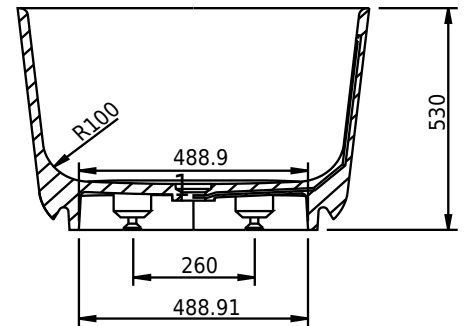

Hornbæk 148 bathtub

10 year
guarantee
Acovi®

timeless
danish
design

made
to
measure