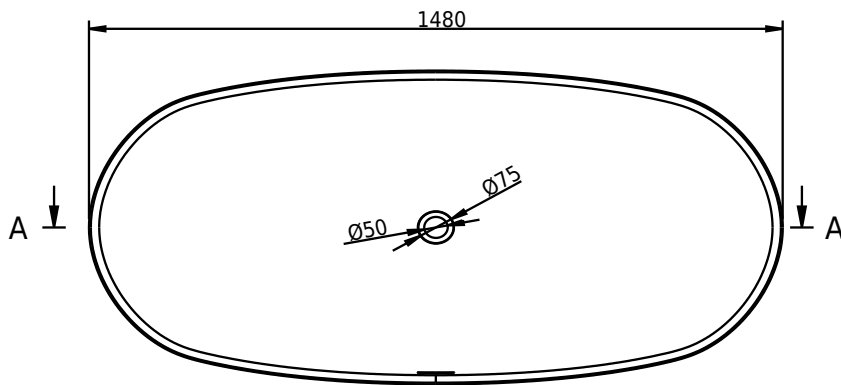

# Hornbæk 148 bathtub

10 year  
guarantee  
Acovi®

timeless  
danish  
design

made  
to  
measure

# Hornbæk 148 bathtub

## SPECIFICATIONS

<b>SKU:</b>	40030038
<b>EAN13:</b>	5700400300384
<b>Colour:</b>	Matte white
<b>Litre:</b>	260 overflow
<b>Size product:</b>	53cm / 148cm / 75cm nett
<b>Weight product:</b>	110kg nett
<b>Size packaging:</b>	68cm / 158cm / 85cm brutto
<b>Weight packaging:</b>	155kg brutto
<b>Material:</b>	Acovi® Solid Surface

made  
to  
measure