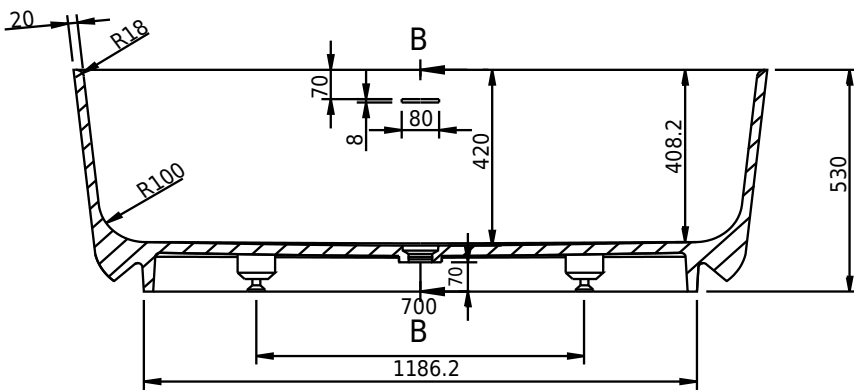

Hornbæk 148 bathtub

10 year
guarantee
Acovi®

timeless
danish
design

made
to
measure