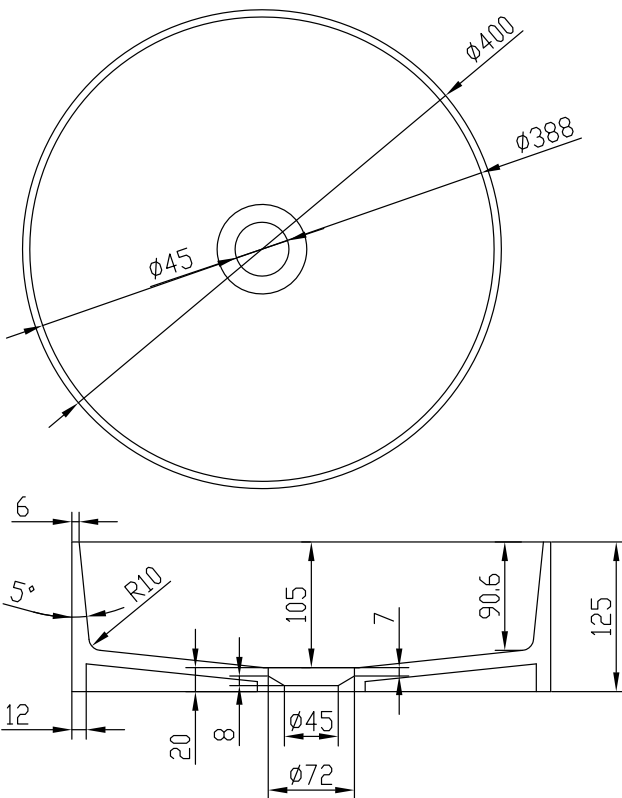

Stockholm round basin

SKU: 40010171

Colour: Matte white
Size: 12.5cm / 40cm / 40cm
Weight: 5.5kg nett

Stockholm round basin details: