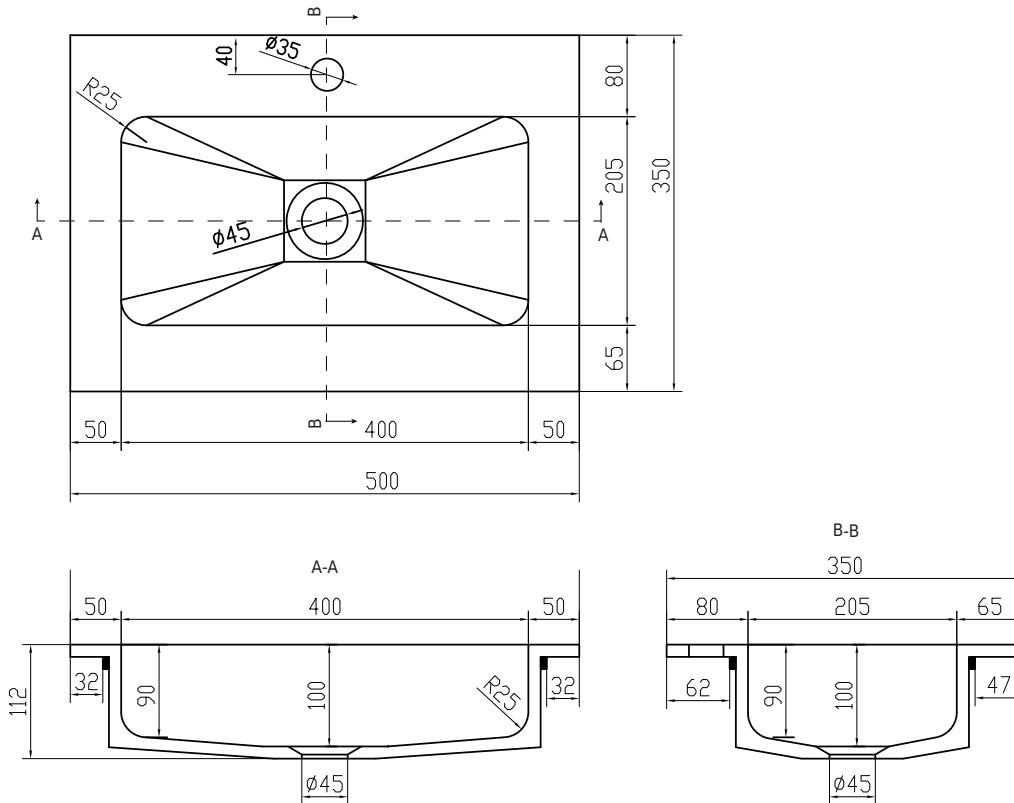

# Romsø 50/35 centred wash basin

SKU: 30040068

**Colour:** Matte white  
**Size:** 10.5cm / 50cm / 35cm  
**Weight:** 55kg nett

**Romsø 50/35 centred wash basin details:**