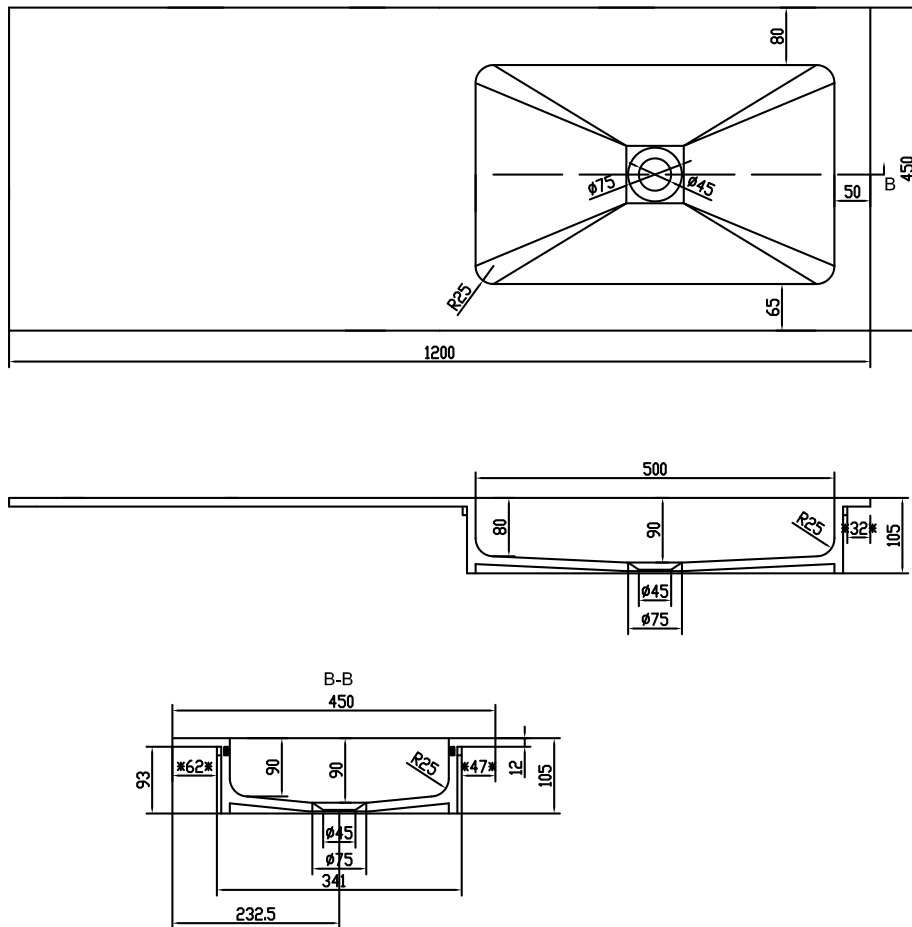

Romsø 120 right wash basin

SKU: 30040062

Colour:	Matte white
Size H/L/D:	10.5cm / 120cm / 45cm
Weight:	18kg nett

Romsø 120 right wash basin details:

Romsø countertop in 12mm Acovi solid surface. basin with rounded corners and visible waste. Can be used on 2 x Malmö 60 cabinets. Can also be ordered with basin left or with 2 basins.