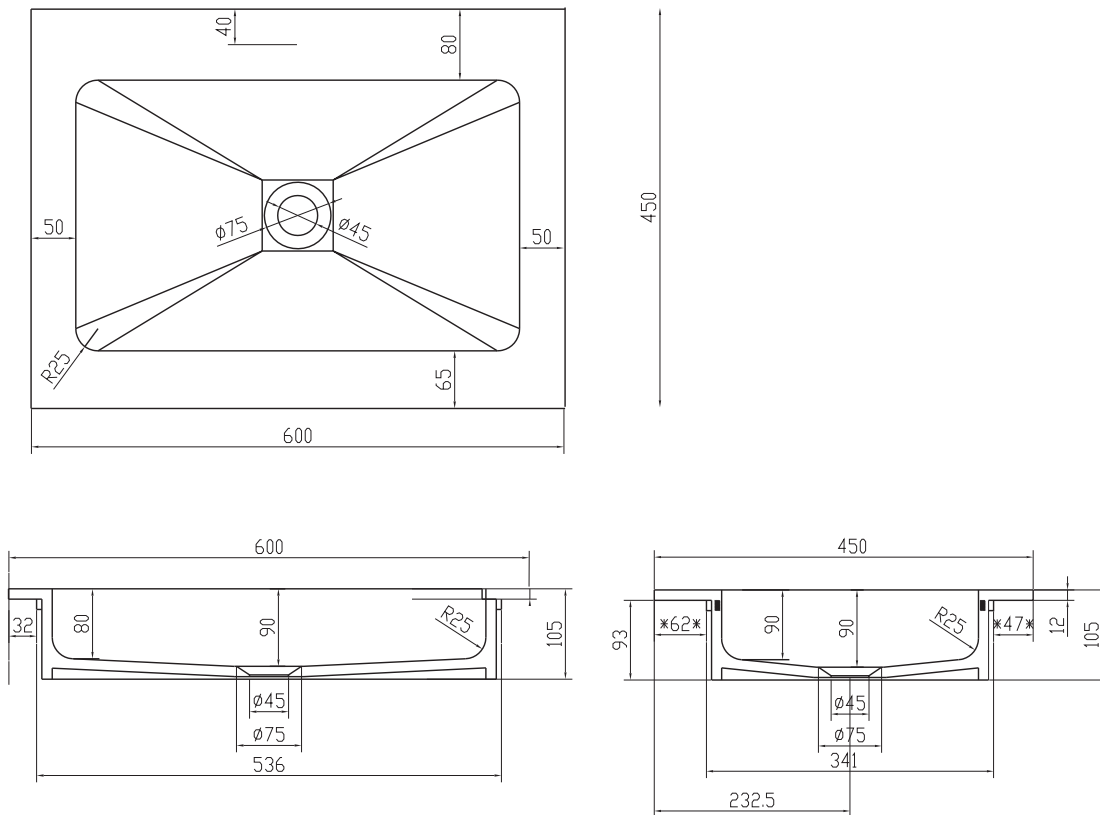

# Romsø 60 centred wash basin

SKU: 30040059

**Colour:** Matte white  
**Size:** 10.5cm / 60cm / 45cm  
**Weight:** 8,5kg nett

**Romsø 60 centred wash basin details:**