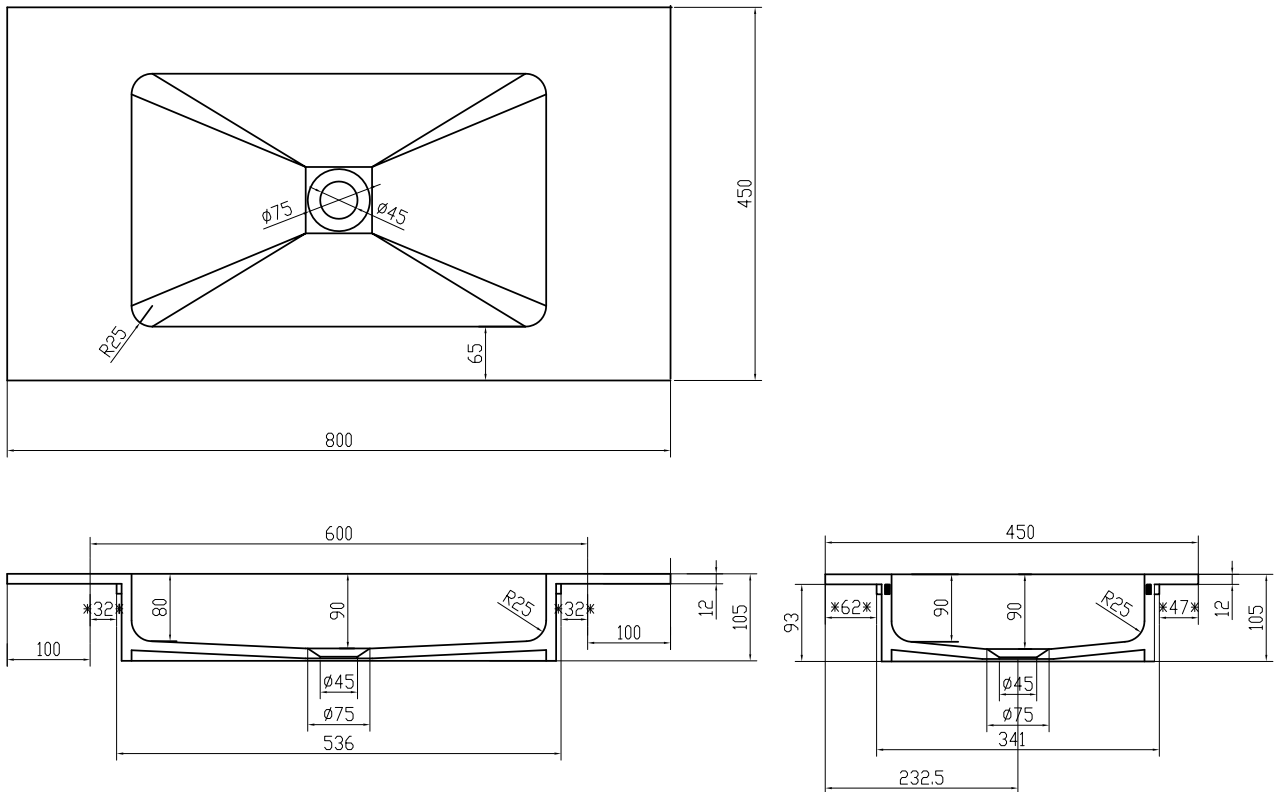

Romsø 80 centred wash basin

SKU: 30040055

Colour:	Matte white
Size H/L/D:	10.5cm / 80cm / 45cm
Weight:	11.5kg nett

Romsø 80 centred wash basin details:

Romsø countertop in 12mm Acovi solid surface. basin with rounded corners and visible waste. Can be used on Malmö 80 cabinet.