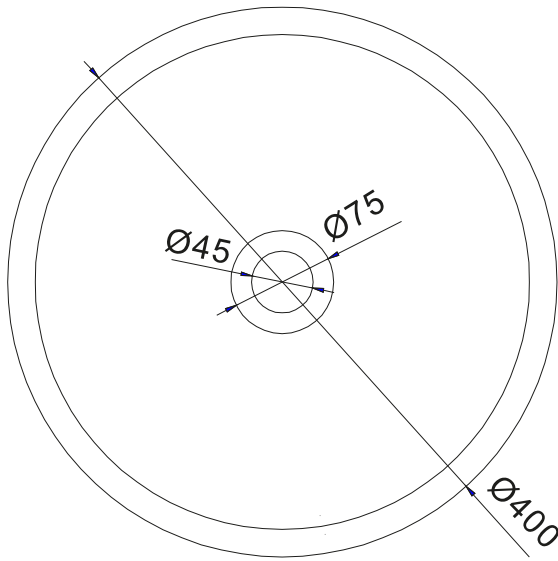

## Rosenborg round basin

SKU: 40010107

$\text{Ø}65$ mm hole for countertop

**Colour:**

Matte white

**Size:**

11.2cm / 40cm / 40cm

**Weight:**

5kg nett

**Rosenborg round basin details:**