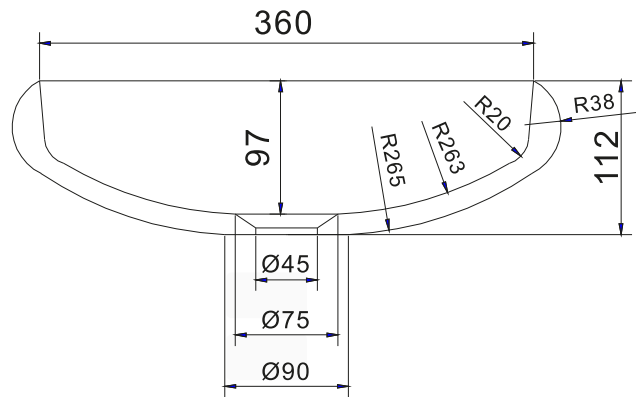

## Rosenborg round basin

SKU: 40010107

$\text{Ø}65$ mm hole for countertop

**Colour:**

Matte white

**Size:**

11.2cm / 40cm / 40cm

**Weight:**

5kg nett

**Rosenborg round basin details:**