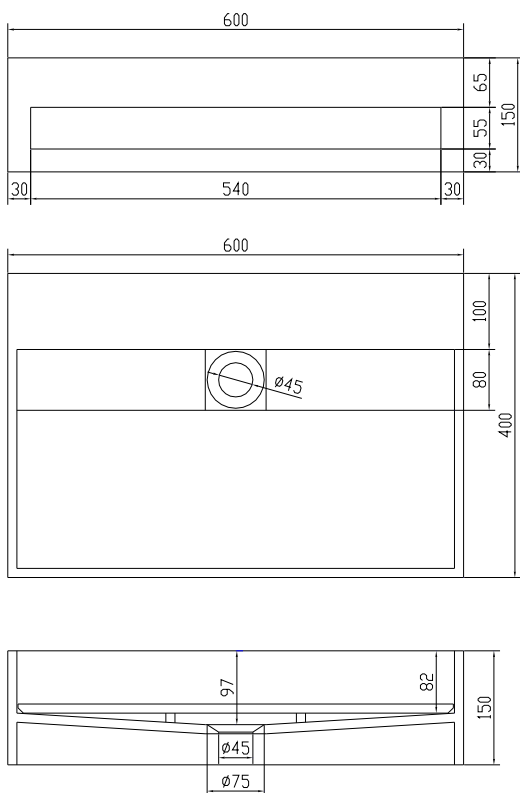

Sandfjord 60 basin

SKU: 40010059

Colour: Matte white
Size: 15cm / 60cm / 40cm
Weight: 13.3kg nett

Sandfjord 60 basin details: