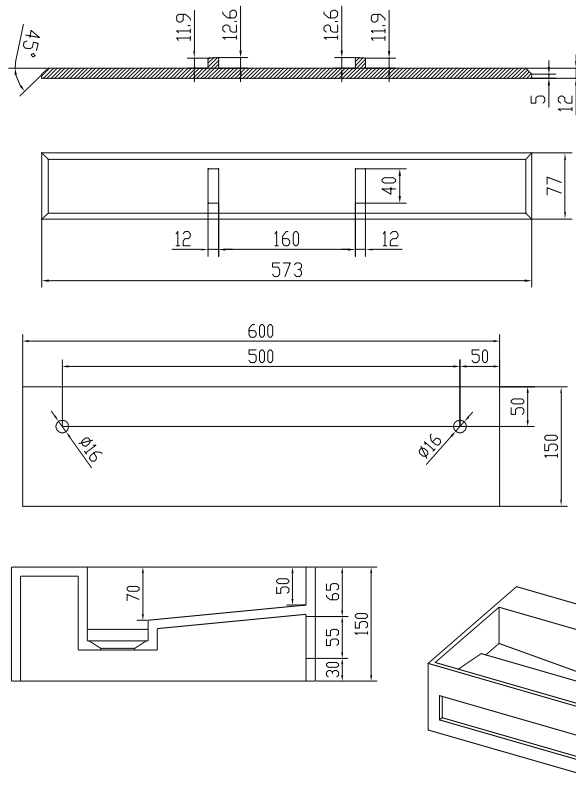

Sandfjord 60 basin

SKU: 40010059

Colour: Matte white
Size: 15cm / 60cm / 40cm
Weight: 13.3kg nett

Sandfjord 60 basin details: