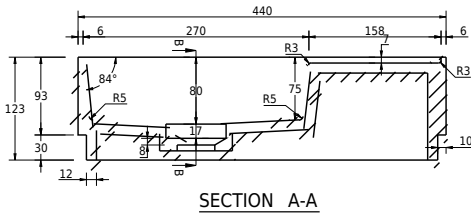

Tårn 44 blue basin

SKU: 40010439

Colour:

Size:

12.3cm / 44cm / 22cm

Weight:

5kg nett

Tårn 44 blue basin details: