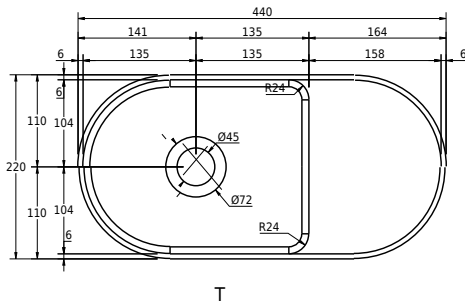

Tårn 44 blue basin

SKU: 40010439

Colour:

Size:

12.3cm / 44cm / 22cm

Weight:

5kg nett

Tårn 44 blue basin details: