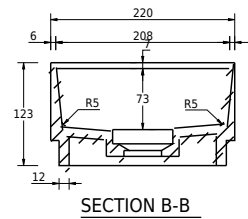

Tårn 44 blue basin

SKU: 40010439

Colour:

Size:

12.3cm / 44cm / 22cm

Weight:

5kg nett

Tårn 44 blue basin details: