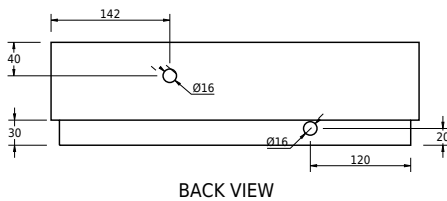

Tårn 44 blue basin

SKU: 40010439

Colour:

Size:

12.3cm / 44cm / 22cm

Weight:

5kg nett

Tårn 44 blue basin details: