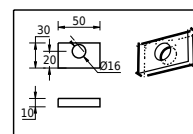

Tårn 44 blue basin

SKU: 40010439

Colour:

Size:

12.3cm / 44cm / 22cm

Weight:

5kg nett

Tårn 44 blue basin details: