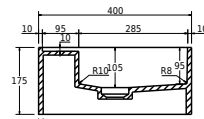

SECTION B-B