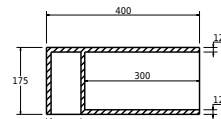

SECTION C-C

Colour:

Size:

17.5cm / 140cm / 40cm

Weight:

37kg nett

Modul 140 with shelves details: