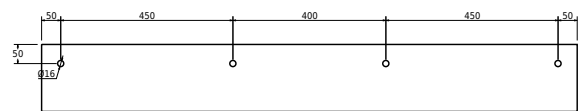

Modul 140 with shelves

SKU: 40010415

VIEW

TO

SECTION

BACK VIEW

SECTION B-B

SECTION C-C

Colour:

Size:

17.5cm / 140cm / 40cm

Weight:

37kg nett

Modul 140 with shelves details: