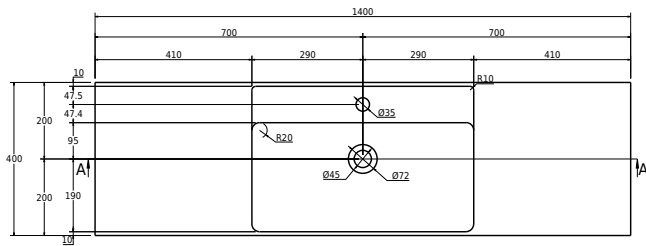

Modul 140 with shelves

SKU: 40010415

VIEW

TO

SECTION

BACK VIEW

SECTION B-B

SECTION C-C

Colour:

Size:

17.5cm / 140cm / 40cm

Weight:

37kg nett

Modul 140 with shelves details: