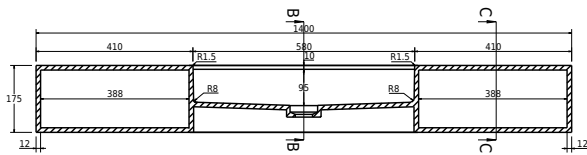

Modul 140 with shelves

SKU: 40010415

VIEW

TO

SECTION

BACK VIEW

SECTION B-B

SECTION C-C

Colour:

Size:

17.5cm / 140cm / 40cm

Weight:

37kg nett

Modul 140 with shelves details: