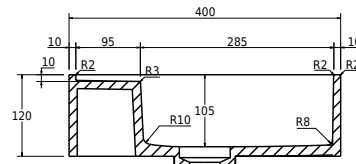

SECTION B-B

Colour:

Matte white

Size:

12cm / 40cm / 40cm

Weight:

8kg nett

Modul 40 basin details: