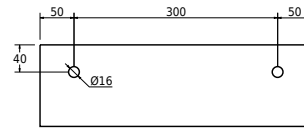

Copenhagen Bath

Bækkeskovvej
DK-2665 Vallensbæk Strand
CVR: DK32648622
Telefon: (+45) 3696 0747
contact@copenhagenbath.com
www.copenhagenbath.com

Modul 40 basin

SKU: 40010402

P VIEW

BACK VIEW

Colour:

Matte white

Size:

12cm / 40cm / 40cm

Weight:

8kg nett

Modul 40 basin details: