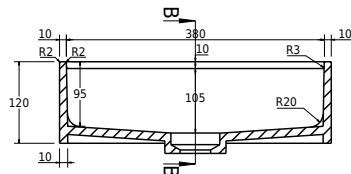

SECTION A-A