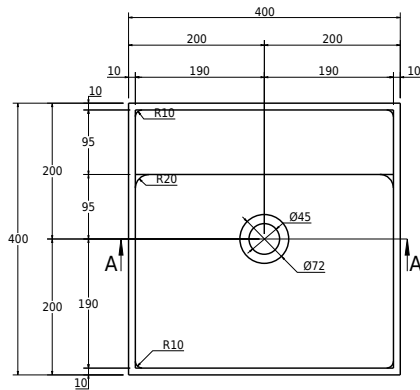

Copenhagen Bath

Bækkeskovvej
DK-2665 Vallensbæk Strand
CVR: DK32648622
Telefon: (+45) 3696 0747
contact@copenhagenbath.com
www.copenhagenbath.com

Modul 40 basin

SKU: 40010402

P VIEW

TO