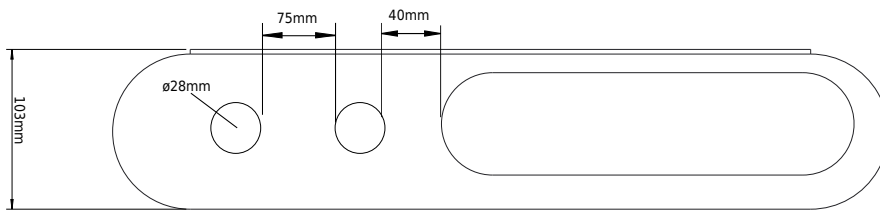

Copenhagen Bath
Roskildevej 394
DK-2610 Rødovre
VAT no.: DK32648622
Phone: 02476468850
contact@copenhagenbath.co.uk
www.copenhagenbath.co.uk

CB 100 - Soap and towel holder

SKU: 40040187

Colour: Matte black
Size H/L/D: 2.3cm / 50cm / 10cm
Weight: 0.9kg nett

CB 100 - Soap and towel holder details: