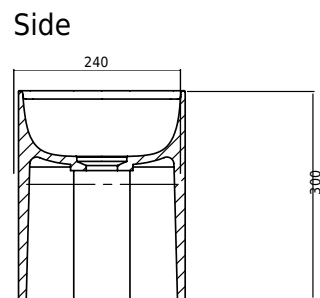

Copenhagen Bath
Roskildevej 394
DK-2610 Rødovre
VAT no.: DK32648622
Phone: 02476468850
contact@copenhagenbath.co.uk
www.copenhagenbath.co.uk

Yuno Rail 41 Gold

SKU: 40010365

Colour:

Size H/L/D:

Weight:

30cm / 41cm / 29cm

10kg nett

Yuno Rail 41 Gold details: