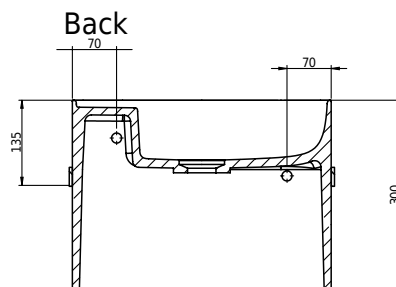

Copenhagen Bath
Roskildevej 394
DK-2610 Rødovre
VAT no.: DK32648622
Phone: 02476468850
contact@copenhagenbath.co.uk
www.copenhagenbath.co.uk

Yuno Rail 41 Gold

SKU: 40010365

Colour:

Size H/L/D:

Weight:

30cm / 41cm / 29cm

10kg nett

Yuno Rail 41 Gold details: