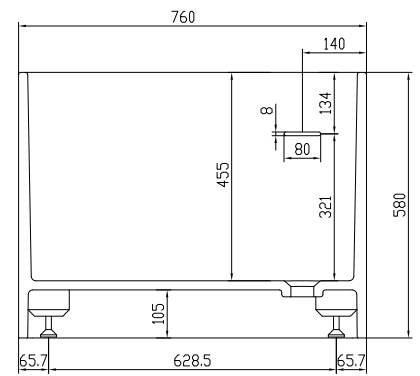

# Lövestad 180 bathtub

SKU: 40030010

<b>Colour:</b>	Matte white
<b>Litre:</b>	350 overflow
<b>Size H/L/D:</b>	58cm / 180cm / 76cm
<b>Weight:</b>	170kg nett

### Lövestad 180 bathtub details:

Classic rectangular bathtub with thin sharp edges and corners made of matte white solid Acovi® composite. The inside is in contrast to its hard exterior soft and specially designed with a chaise longue shaped bottom for maximum comfort. Lövestad bathtub is available in different sizes.