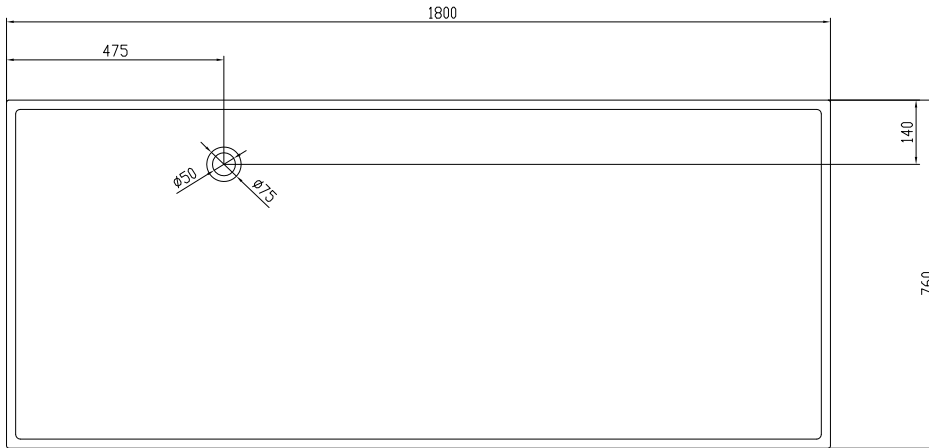

# Lövestad 180 bathtub

SKU: 40030010

<b>Colour:</b>	Matte white
<b>Litre:</b>	350 overflow
<b>Size H/L/D:</b>	58cm / 180cm / 76cm
<b>Weight:</b>	170kg nett

### Lövestad 180 bathtub details:

Classic rectangular bathtub with thin sharp edges and corners made of matte white solid Acovi® composite. The inside is in contrast to its hard exterior soft and specially designed with a chaise longue shaped bottom for maximum comfort. Lövestad bathtub is available in different sizes.