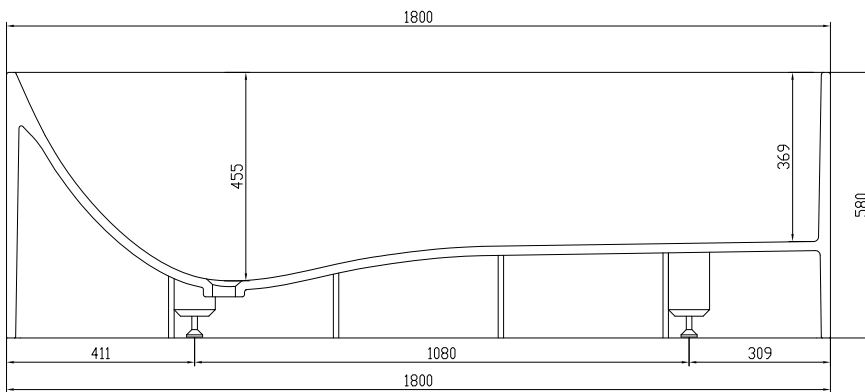

# Lövestad 180 bathtub

SKU: 40030010

<b>Colour:</b>	Matte white
<b>Litre:</b>	350 overflow
<b>Size H/L/D:</b>	58cm / 180cm / 76cm
<b>Weight:</b>	170kg nett

### Lövestad 180 bathtub details:

Classic rectangular bathtub with thin sharp edges and corners made of matte white solid Acovi® composite. The inside is in contrast to its hard exterior soft and specially designed with a chaise longue shaped bottom for maximum comfort. Lövestad bathtub is available in different sizes.