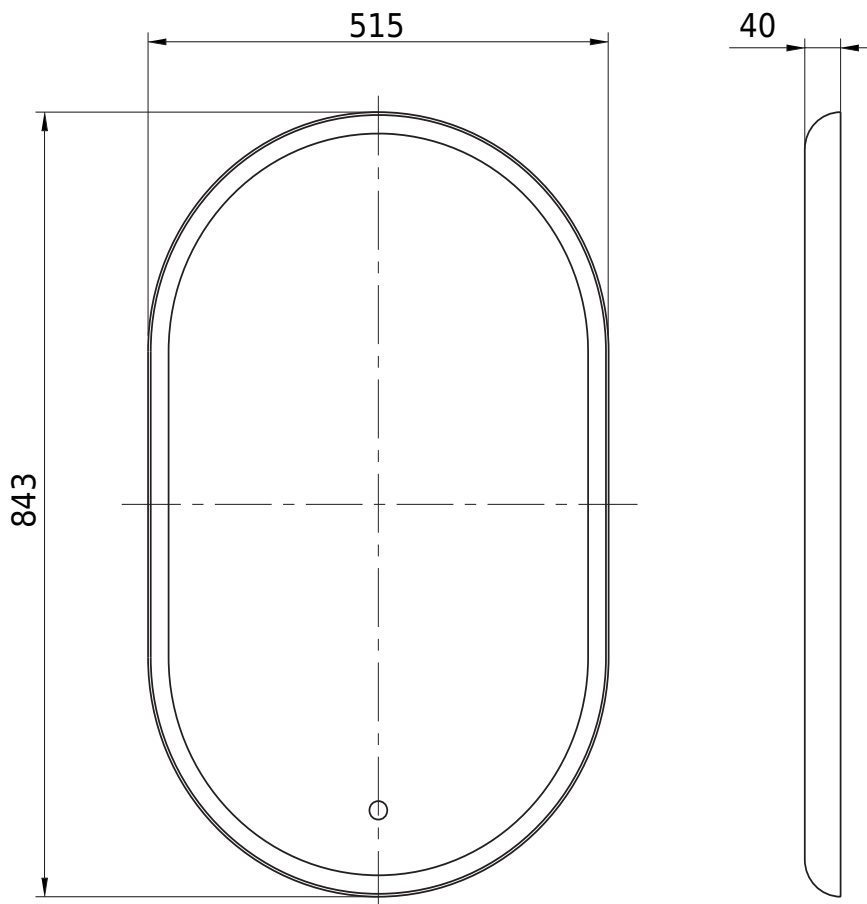

Samsø oval mirror

SKU: 30020270

Colour:	Matte white/glass
Lumen:	2000
Kelvin:	3000-5000
Size:	84.3cm / 51.5cm / 4cm
Weight:	7kg nett

Samsø oval mirror details: