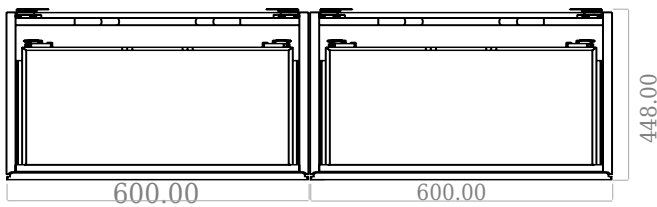

SQ2 120 double cabinet with countertop

SKU: 30010244

F View

Side View

Top View

Back View

Colour: Matte white
Size: 60cm / 120cm / 45cm
Weight: 73kg nett

SQ2 120 double cabinet with countertop details: