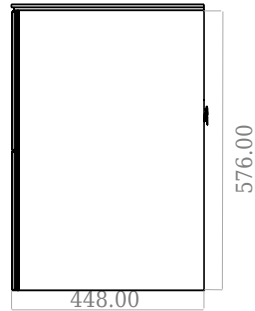

SQ2 120 double cabinet with countertop

SKU: 30010244

F View

Side View

Top View

Back View

Colour: Matte white
Size: 60cm / 120cm / 45cm
Weight: 73kg nett

SQ2 120 double cabinet with countertop details: