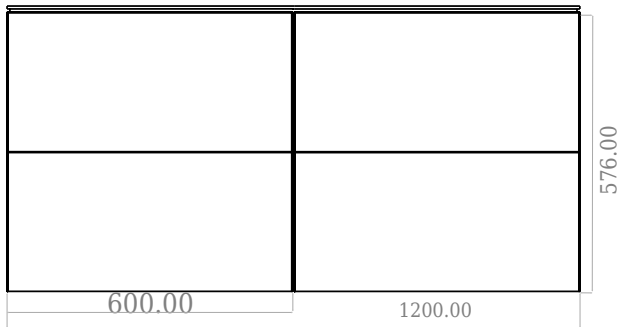

SQ2 120 double cabinet with countertop

SKU: 30010244

F View

Side View

Top View

Back View

Colour: Matte white
Size: 60cm / 120cm / 45cm
Weight: 73kg nett

SQ2 120 double cabinet with countertop details: