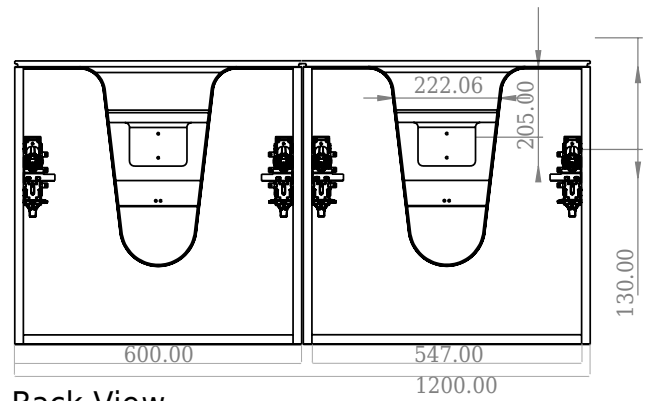

SQ2 120 double cabinet with countertop

SKU: 30010244

F View

Side View

Top View

Back View

Colour: Matte white
Size: 60cm / 120cm / 45cm
Weight: 73kg nett

SQ2 120 double cabinet with countertop details: