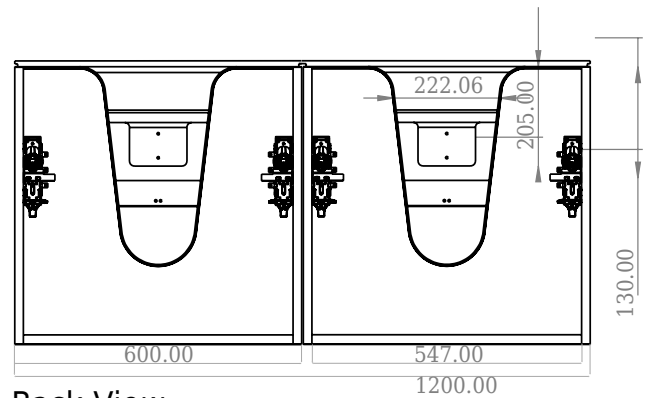

# SQ2 120 double with countertop

SKU: 30010240

F View

Side View

Top View

Back View

**Colour:** Matte white  
**Size:** 60cm / 120cm / 45cm  
**Weight:** 75kg nett

**SQ2 120 double with countertop details:**