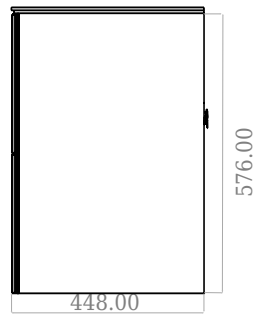

# SQ2 120 double with countertop

SKU: 30010240

F View

Side View

Top View

Back View

**Colour:** Matte white  
**Size:** 60cm / 120cm / 45cm  
**Weight:** 75kg nett

**SQ2 120 double with countertop details:**