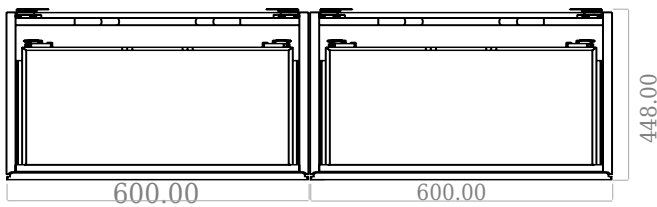

# SQ2 120 double with countertop

SKU: 30010240

F View

Side View

Top View

Back View

**Colour:** Matte white  
**Size:** 60cm / 120cm / 45cm  
**Weight:** 75kg nett

**SQ2 120 double with countertop details:**