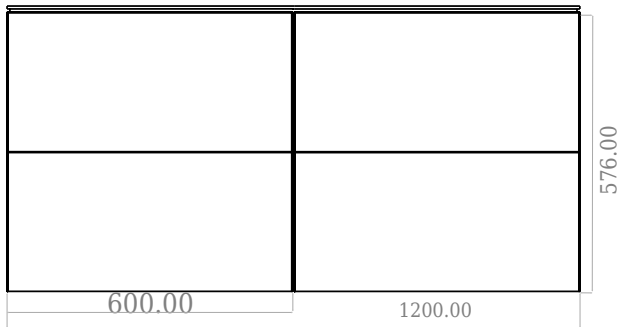

# SQ2 120 double with countertop

SKU: 30010240

F View

Side View

Top View

Back View

**Colour:** Matte white  
**Size:** 60cm / 120cm / 45cm  
**Weight:** 75kg nett

**SQ2 120 double with countertop details:**