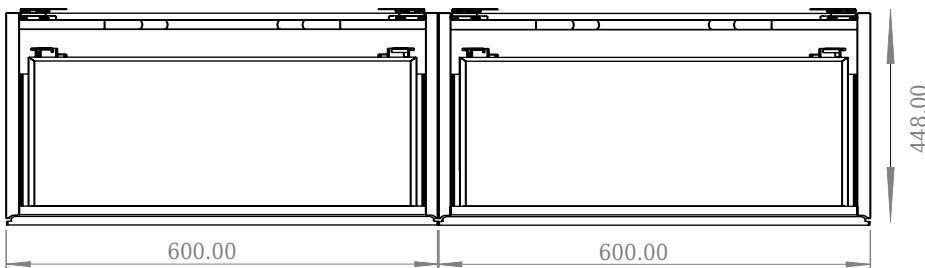

Copenhagen Bath

Roskildevej 394

DK-2610 Rødovre

VAT no.: DK32648622

Phone: 02476468850

contact@copenhagenbath.co.uk

www.copenhagenbath.co.uk

SQ2 120 cabinet with double basin

SKU: 30010239

Front View

Top View

side View

Back View

Colour:

Matte white

Size H/L/D:

28.8cm / 120cm / 45cm

Weight:

54,44kg nett

SQ2 120 cabinet with double basin details: