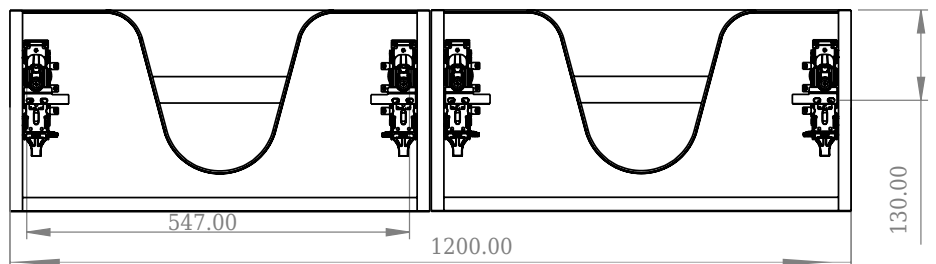

SKU: 30010239

Front View

Top View

side View

Back View

Colour:

Matte white

Size H/L/D:

28.8cm / 120cm / 45cm

Weight:

54,44kg nett

SQ2 120 cabinet with double basin details: