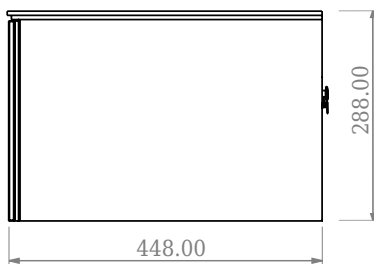

SQ2 120 cabinet with centred basin

SKU: 30010236

F View

Top View

Side View

Back View

Colour: Matte white
Size: 28.8cm / 120cm / 45cm
Weight: 63kg nett

SQ2 120 cabinet with centred basin details: