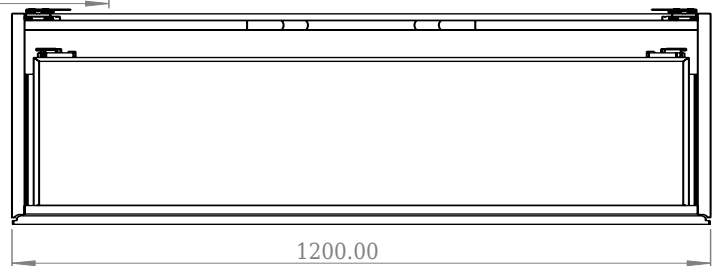

SQ2 120 cabinet with centred basin

SKU: 30010236

F View

Top View

Side View

Back View

Colour: Matte white
Size: 28.8cm / 120cm / 45cm
Weight: 63kg nett

SQ2 120 cabinet with centred basin details: