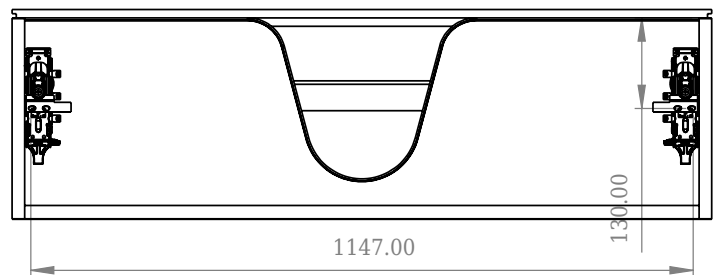

SQ2 120 cabinet with centred basin

SKU: 30010236

F View

Top View

Side View

Back View

Colour: Matte white
Size: 28.8cm / 120cm / 45cm
Weight: 63kg nett

SQ2 120 cabinet with centred basin details: