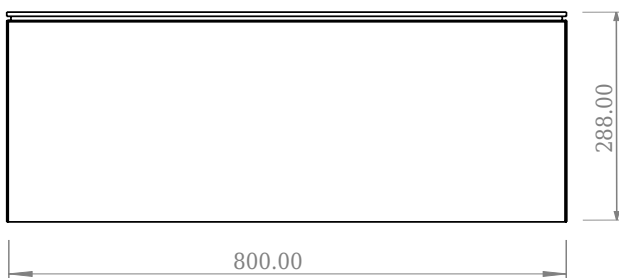

SQ2 80 cabinet with centred basin

SKU: 30010232

F View

Top View

Side View

Back View

Colour: Matte white
Size: 28.8cm / 80cm / 45cm
Weight: 41,8kg nett

SQ2 80 cabinet with centred basin details: