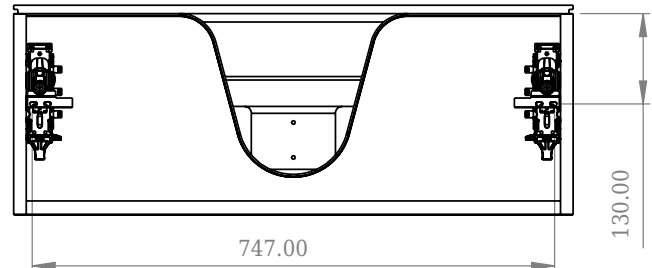

SQ2 80 cabinet with centred basin

SKU: 30010232

F View

Top View

Side View

Back View

Colour: Matte white
Size: 28.8cm / 80cm / 45cm
Weight: 41,8kg nett

SQ2 80 cabinet with centred basin details: