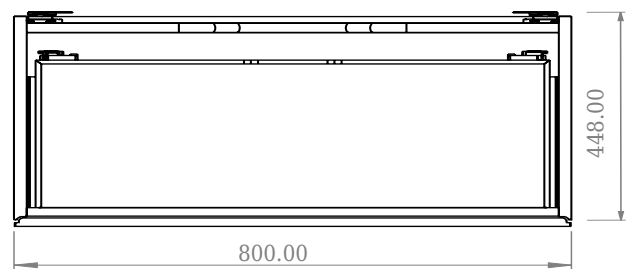

SQ2 80 cabinet with centred basin

SKU: 30010232

F View

Top View

Side View

Back View

Colour: Matte white
Size: 28.8cm / 80cm / 45cm
Weight: 41,8kg nett

SQ2 80 cabinet with centred basin details: