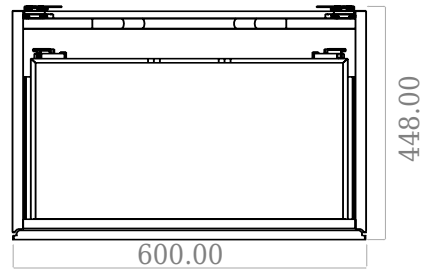

SQ2 60 double cabinet with centred basin

SKU: 30010231

F View

Top View

Side View

Back View

Colour: Matte white
Size: 57.6cm / 60cm / 45cm
Weight: 40kg nett

SQ2 60 double cabinet with centred basin details: