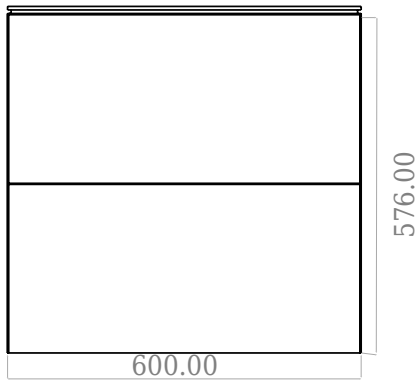

SQ2 60 double cabinet with centred basin

SKU: 30010231

F View

Top View

Side View

Back View

Colour: Matte white
Size: 57.6cm / 60cm / 45cm
Weight: 40kg nett

SQ2 60 double cabinet with centred basin details: