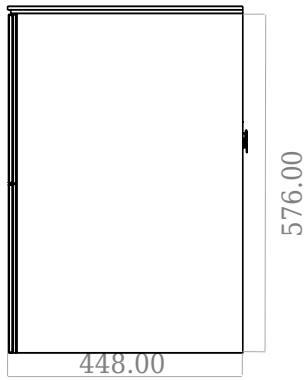

SQ2 60 double cabinet with centred basin

SKU: 30010231

F View

Top View

Side View

Back View

Colour: Matte white
Size: 57.6cm / 60cm / 45cm
Weight: 40kg nett

SQ2 60 double cabinet with centred basin details: