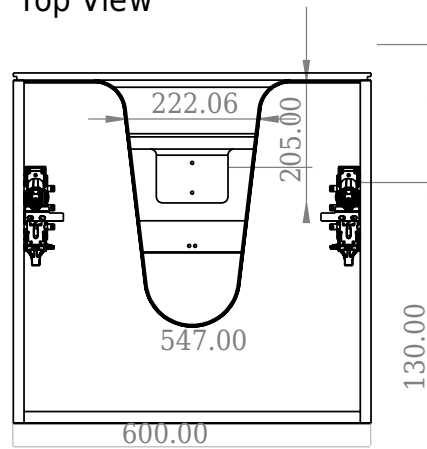

SQ2 60 double cabinet with centred basin

SKU: 30010231

F View

Top View

Side View

Back View

Colour: Matte white
Size: 57.6cm / 60cm / 45cm
Weight: 40kg nett

SQ2 60 double cabinet with centred basin details: