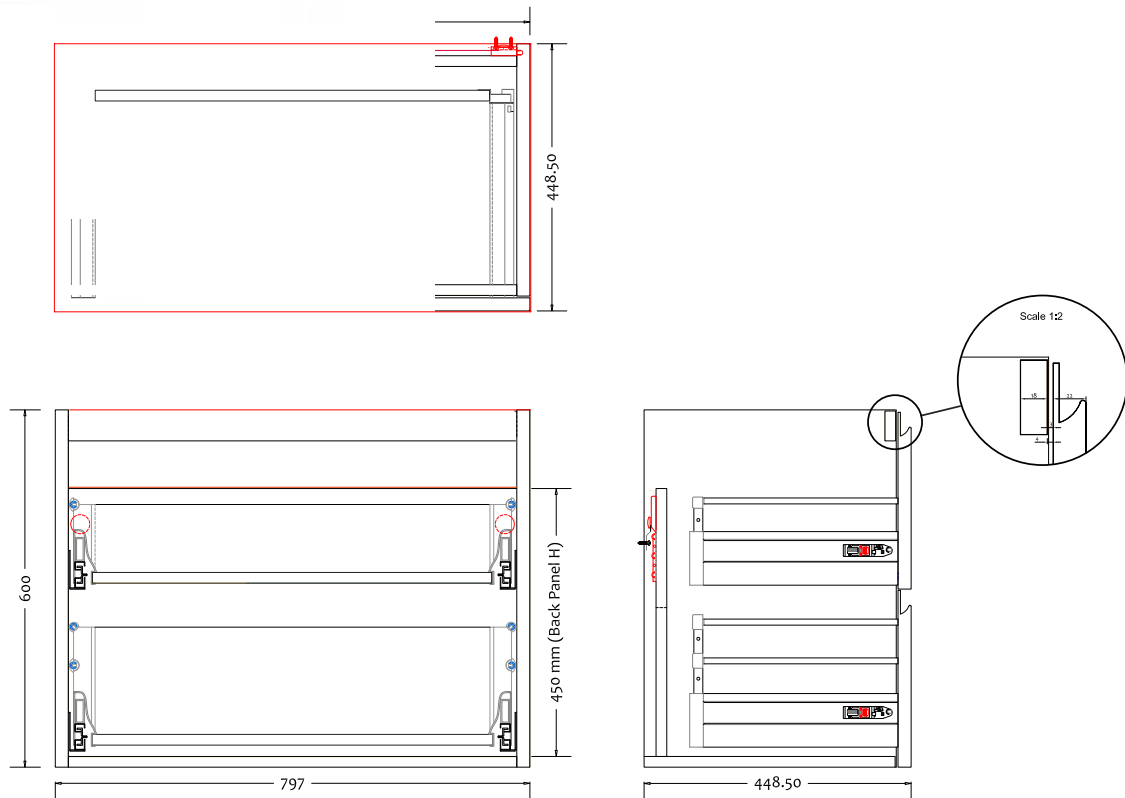

Malmö 80 cabinet with Romsø basin

SKU: 30010194

Colour: Matte white
Size: 60cm / 80cm / 45cm
Weight: 51,42kg nett

Malmö 80 cabinet with Romsø basin details: