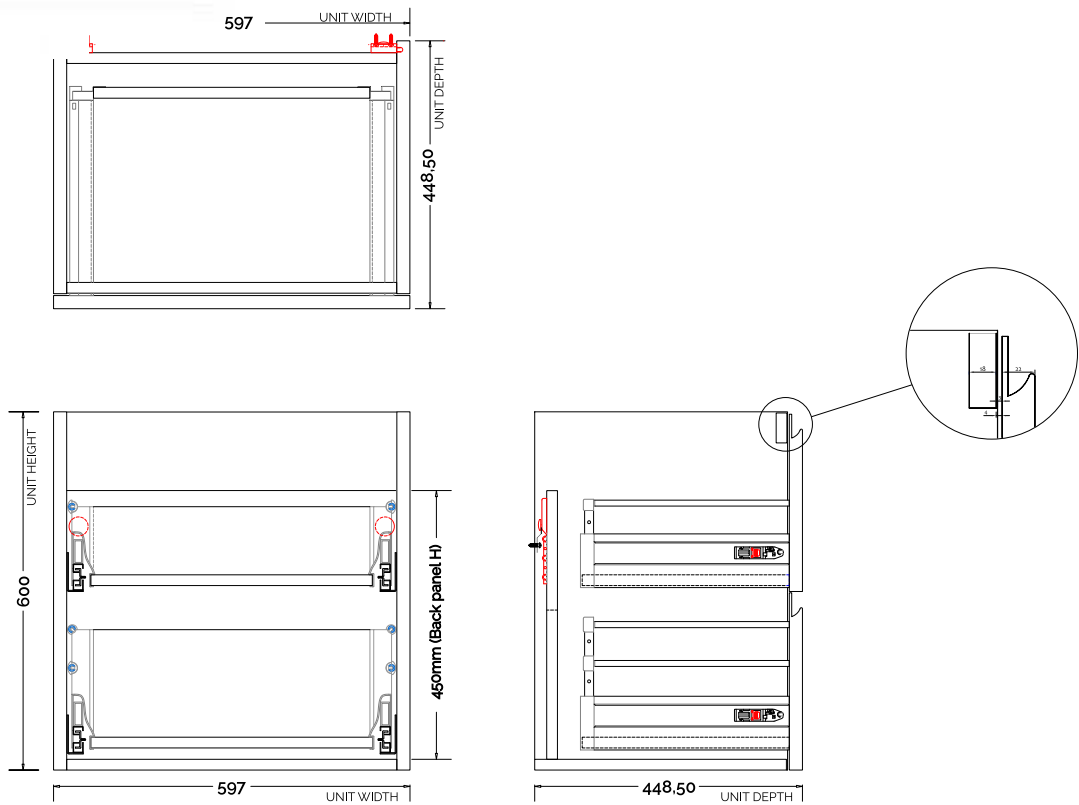

Malmö 60 cabinet with Romsø basin

SKU: 30010192

Colour: Matte white
Size: 60cm / 60cm / 45cm
Weight: 41,5kg nett

Malmö 60 cabinet with Romsø basin details: