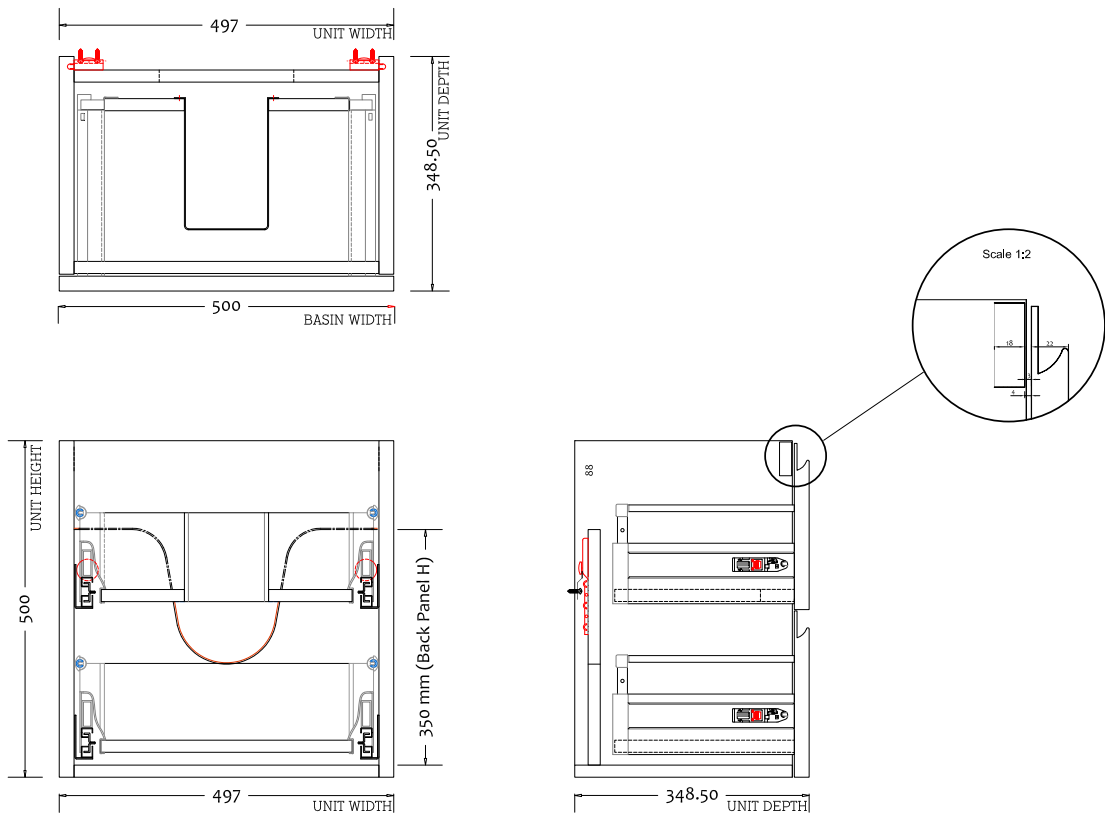

# Malmö 50/35 cabinet with Romsø basin

SKU: 30010191

**Colour:** Matte white  
**Size:** 60cm / 50cm / 35cm  
**Weight:** 255kg nett

**Malmö 50/35 cabinet with Romsø basin details:**