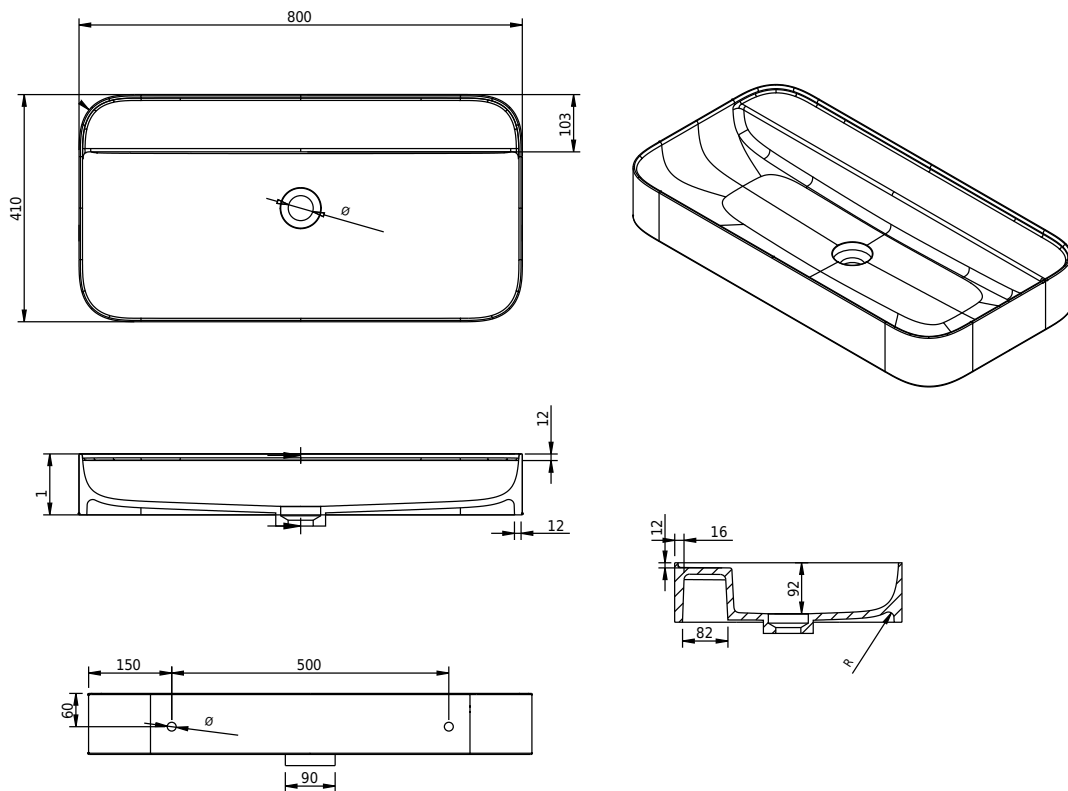

Copenhagen Bath

Roskildevej 394
DK-2610 Rødovre
VAT no.: DK32648622
Phone: 02476468850
contact@copenhagenbath.co.uk
www.copenhagenbath.co.uk

Yuno WA 80 basin

SKU: 40010224

Colour:	Matte white
Size H/L/D:	11cm / 80cm / 41cm
Weight:	15kg nett

Yuno WA 80 basin details:

Award winning designer duo Yuno has designed a brand new series of wash basins for Copenhagen Bath. With its Scandinavian minimalism and timeless design, it is already a classic. The soft rounded corners and an inner smooth design, stands in beautiful contrast to the outer sharp and straight edges, and makes the series both aesthetic and practical, which characterize good design. The Yuno series in matte white Acovi® composite, include wall mounted wash basins with drawer (CA) and without drawer (WA), and also a table mounted model (TA). Acovi® composite is ideal for bathrooms, since it is completely pore-free, and the smooth designed bowl makes it extremely easy to maintain. Using a waste offered in the same material as the wash basin, gives the wash basin its final touch.