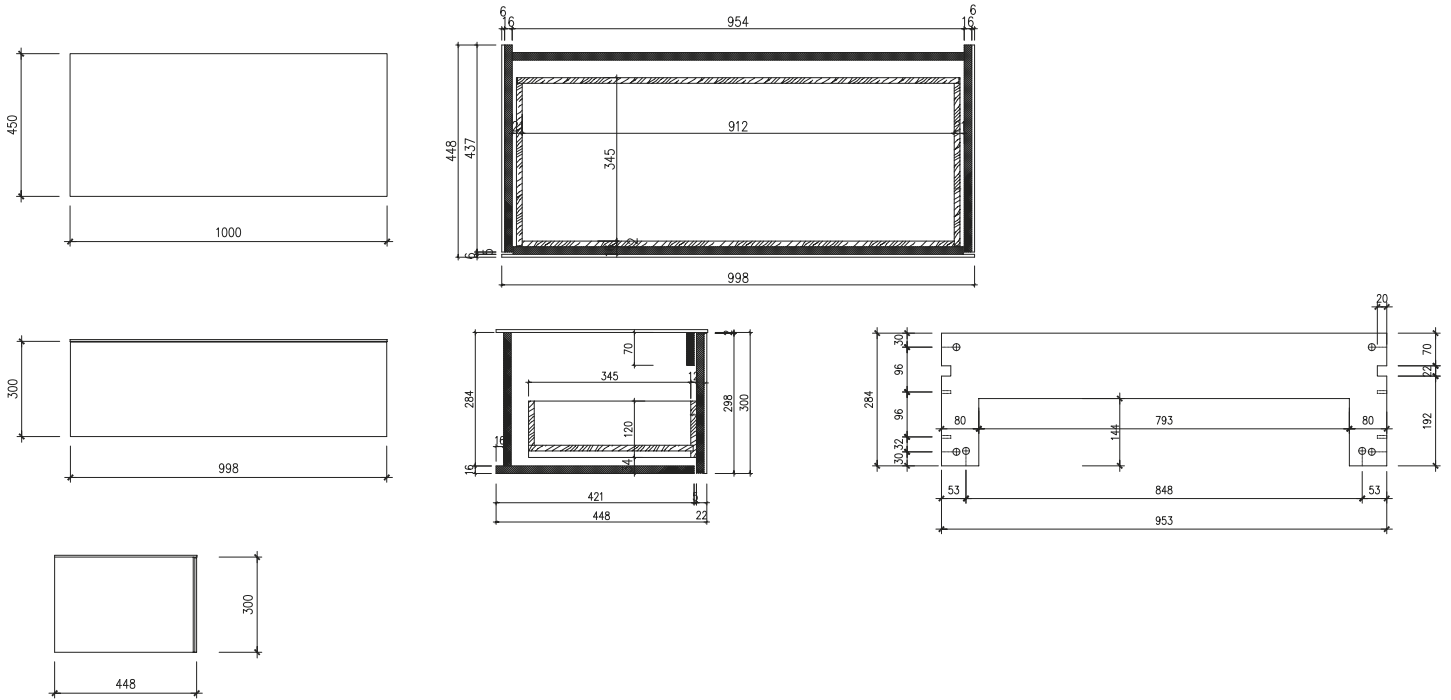

Skagen 100 cabinet

SKU: 30010157

Colour: Dark grey
Size: 30cm / 100cm / 45cm
Weight: 26kg nett

Skagen 100 cabinet details: