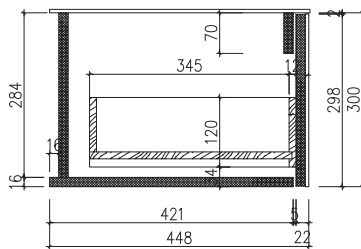

Skagen 80 cabinet

SKU: 30010156

Colour: Dark grey
Size: 30cm / 80cm / 45cm
Weight: 24kg nett

Skagen 80 cabinet details: