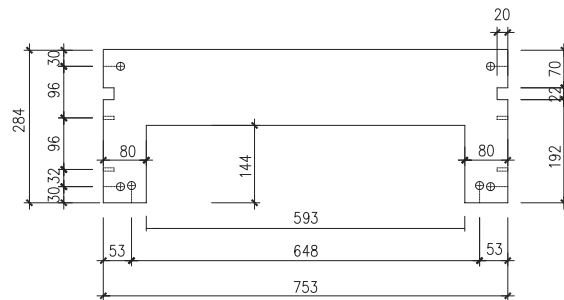

Skagen 80 cabinet

SKU: 30010156

Colour: Dark grey
Size: 30cm / 80cm / 45cm
Weight: 24kg nett

Skagen 80 cabinet details: