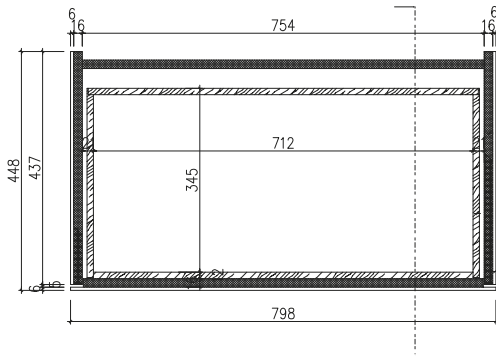

Skagen 80 cabinet

SKU: 30010156

Colour: Dark grey
Size: 30cm / 80cm / 45cm
Weight: 24kg nett

Skagen 80 cabinet details: