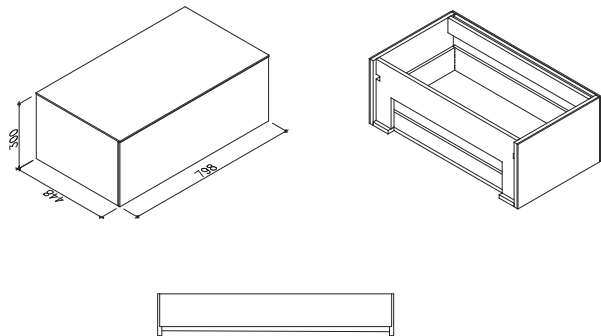

Skagen 80 cabinet

SKU: 30010156

Colour: Dark grey
Size: 30cm / 80cm / 45cm
Weight: 24kg nett

Skagen 80 cabinet details: