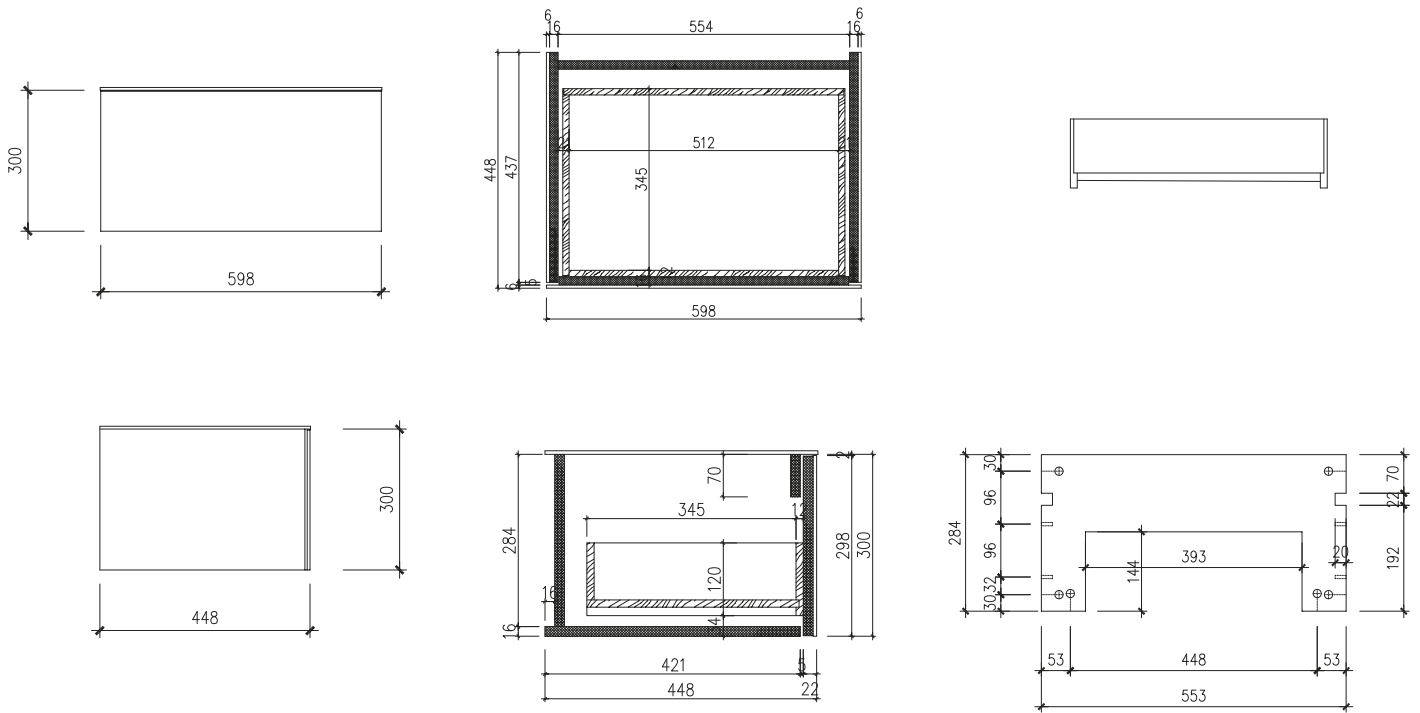

Skagen 60 cabinet

SKU: 30010155

Colour:

Dark grey

Size:

30cm / 60cm / 45cm

Weight:

20kg nett

Skagen 60 cabinet details: