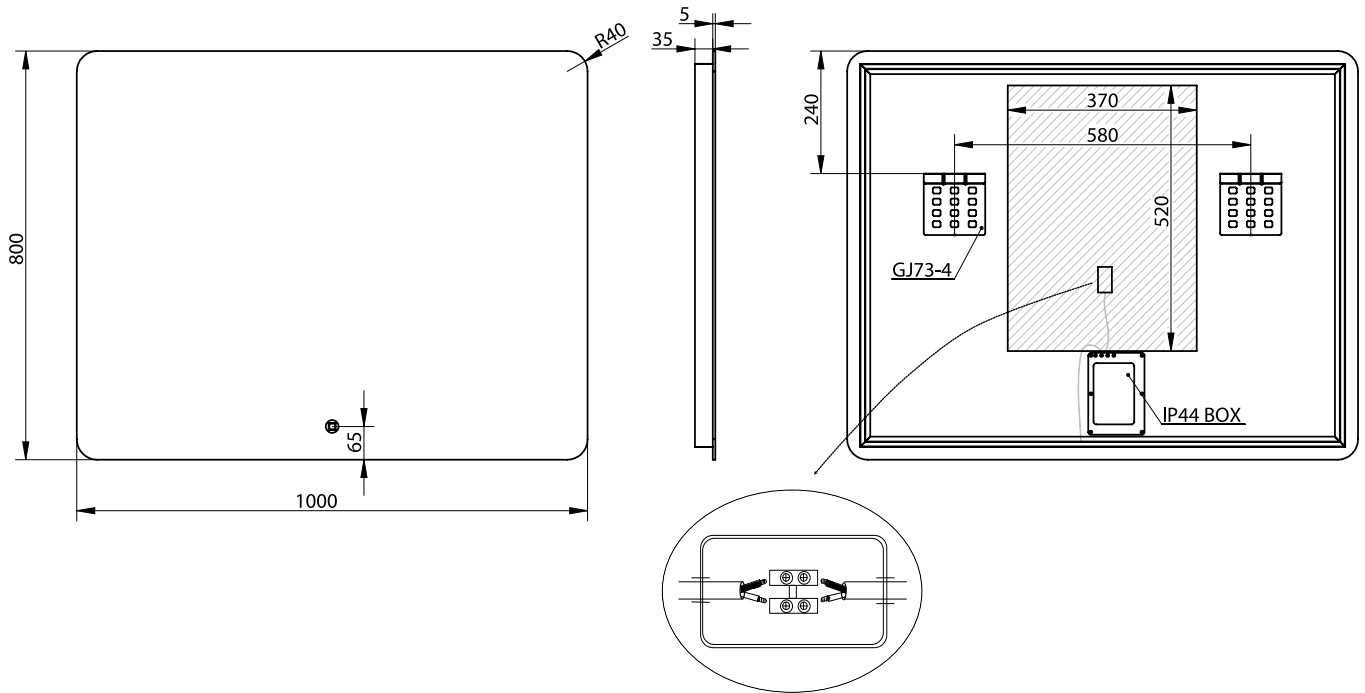

Orø 100 mirror

SKU: 30020248

Colour:

Glass

Size:

80cm / 100cm / 3.7cm

Weight:

10kg nett

Orø 100 mirror details: