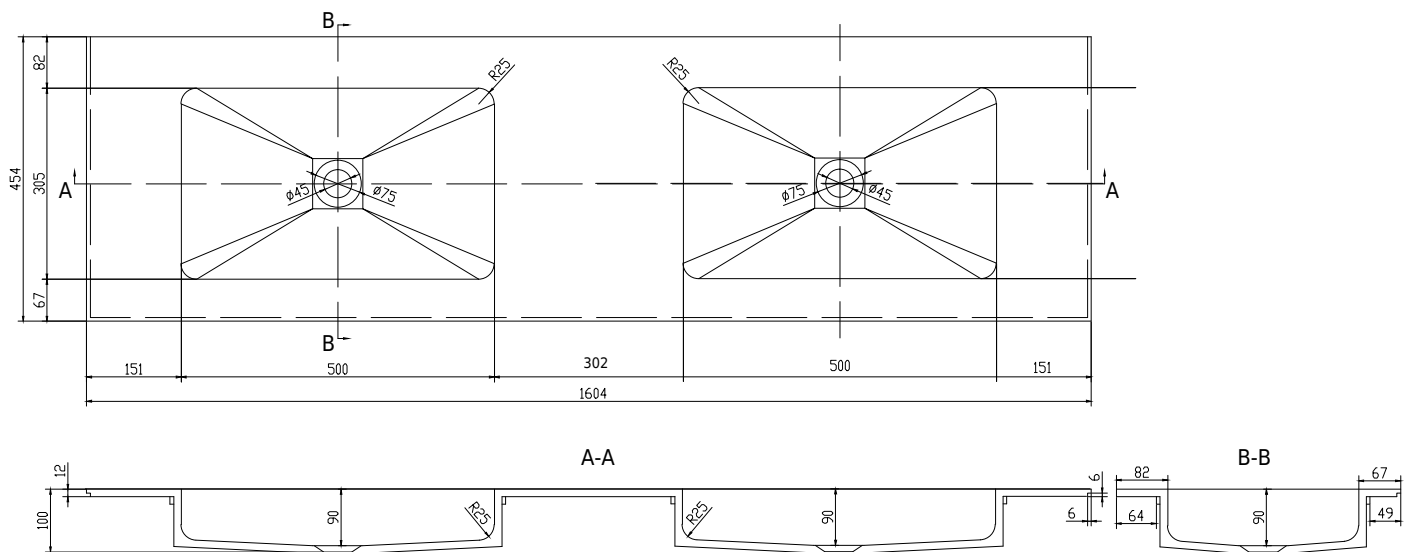

SQ2 160 double wash basin

SKU: 30040094

Colour: Matte white
Size: 10.2cm / 160cm / 45cm
Weight: 27kg nett

SQ2 160 double wash basin details: