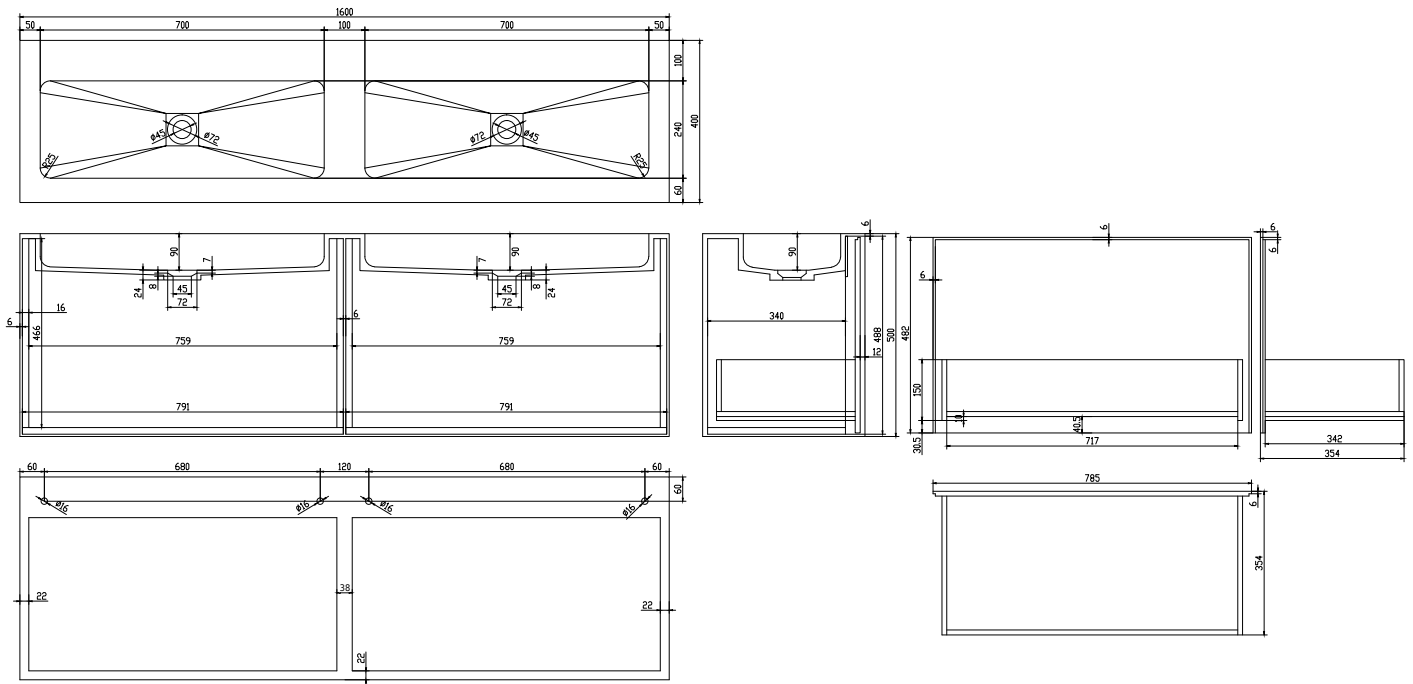

Nexø 160 cabinet with double basin

SKU: 30010112

Colour: Matte white
Size: 50cm / 160cm / 40cm
Weight: 100kg nett

Nexø 160 cabinet with double basin details: