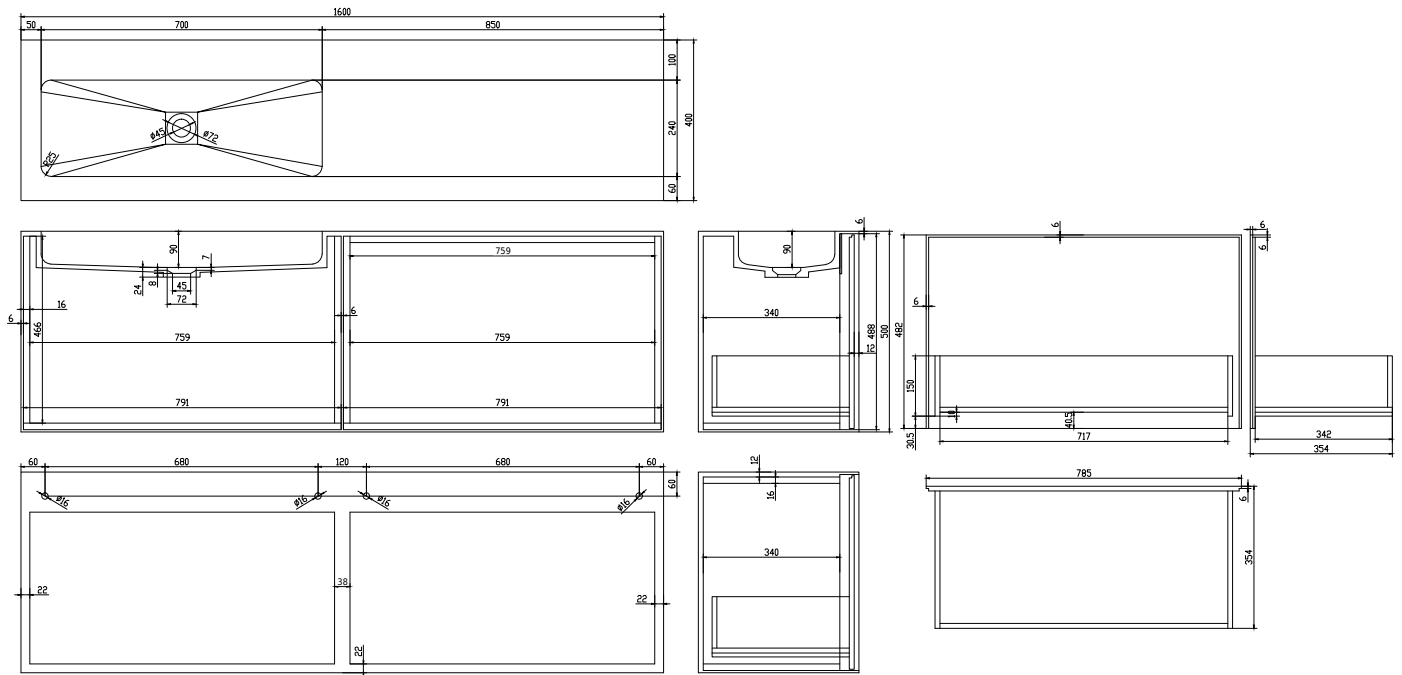

# Nexø 160 cabinet with left basin

SKU: 30010114

**Colour:** Matte white  
**Size:** 50cm / 160cm / 40cm  
**Weight:** 78kg nett

**Nexø 160 cabinet with left basin details:**