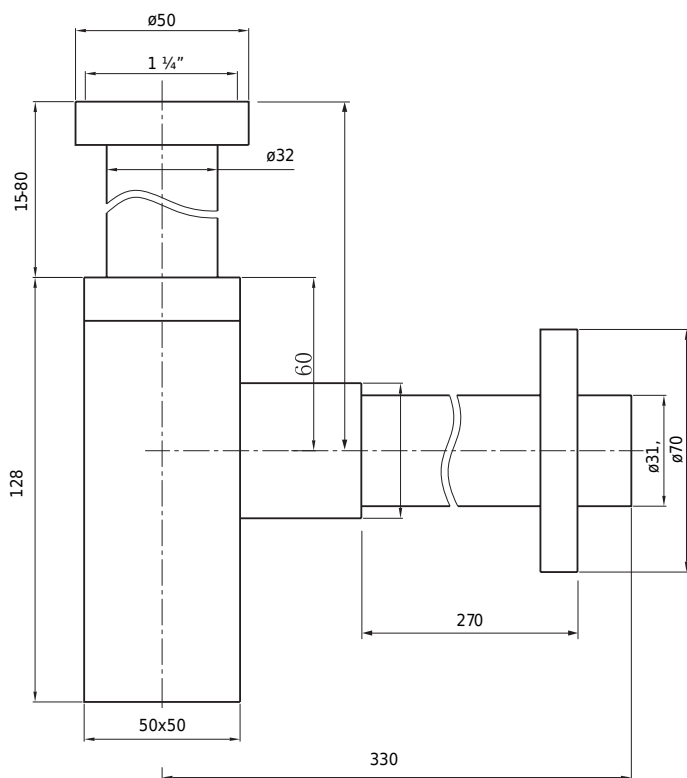

Trap rectangular chrome

SKU: 40040060

Colour:

Chrome

Size:

14.3cm / 5cm / 33cm

Weight:

0.7kg nett

Trap rectangular chrome details: