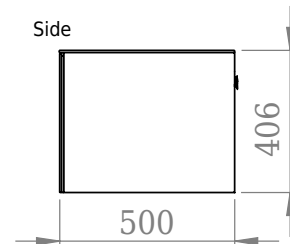

Bergen 200 cabinet

SKU: 30010102

Front

Side

Back

inside

Inside

Colour: Heavy brushed oak
Size H/L/D: 40cm / 200cm / 50cm
Weight: 95kg nett