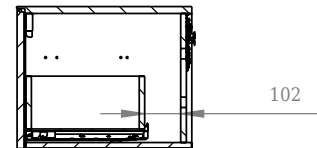

Bergen 200 cabinet

SKU: 30010102

Front

Side

Back

inside

Inside

Colour: Heavy brushed oak
Size H/L/D: 40cm / 200cm / 50cm
Weight: 95kg nett