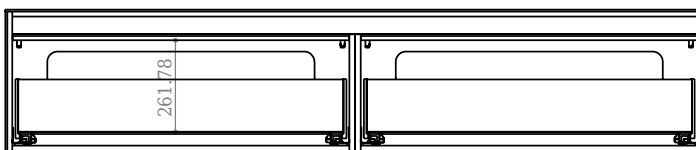

Bergen 200 cabinet

SKU: 30010102

Front

Side

Back

inside

Inside

Colour: Heavy brushed oak
Size H/L/D: 40cm / 200cm / 50cm
Weight: 95kg nett

Bergen 200 cabinet details: