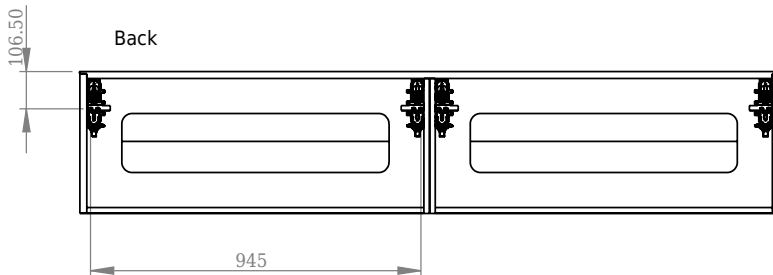

Bergen 200 cabinet

SKU: 30010102

Front

Side

Back

inside

Inside

Colour: Heavy brushed oak
Size H/L/D: 40cm / 200cm / 50cm
Weight: 95kg nett

Bergen 200 cabinet details: