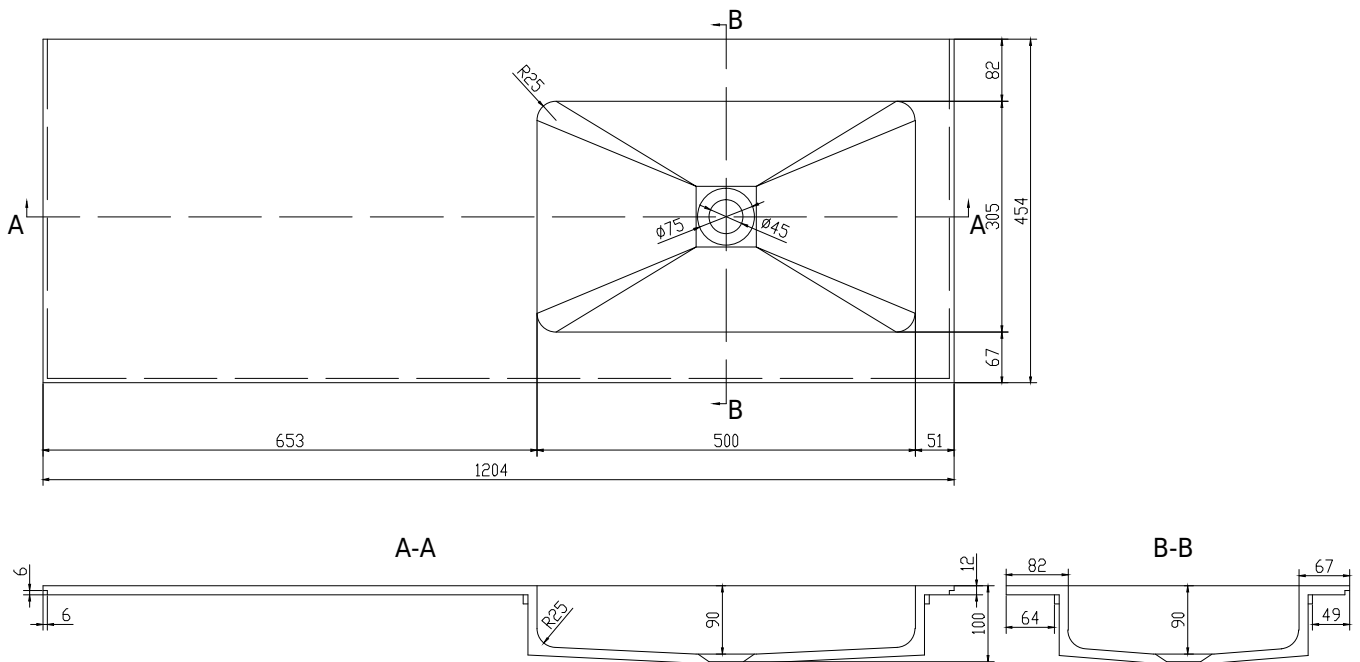

SQ2 120 right wash basin

SKU: 30040081

Colour: Matte white
Size: 10.2cm / 120cm / 45cm
Weight: 16kg nett

SQ2 120 right wash basin details: