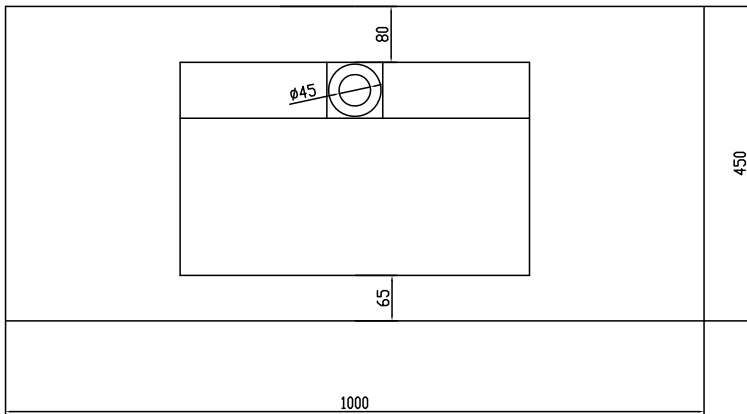

Anholt 100 centred wash basin

SKU: 30040073

Colour: Matte white
Size: 10.5cm / 100cm / 45cm
Weight: 17kg nett

Anholt 100 centred wash basin details: