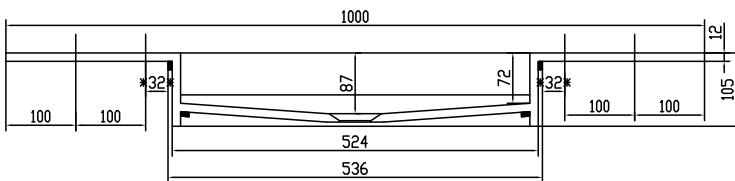

Anholt 100 centred wash basin

SKU: 30040073

Colour: Matte white
Size: 10.5cm / 100cm / 45cm
Weight: 17kg nett

Anholt 100 centred wash basin details: