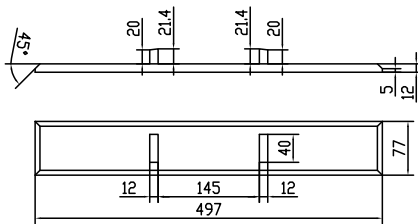

Anholt 100 centred wash basin

SKU: 30040073

Colour: Matte white
Size: 10.5cm / 100cm / 45cm
Weight: 17kg nett

Anholt 100 centred wash basin details: