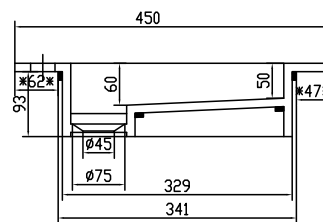

Anholt 100 centred wash basin

SKU: 30040073

Colour: Matte white
Size: 10.5cm / 100cm / 45cm
Weight: 17kg nett

Anholt 100 centred wash basin details: