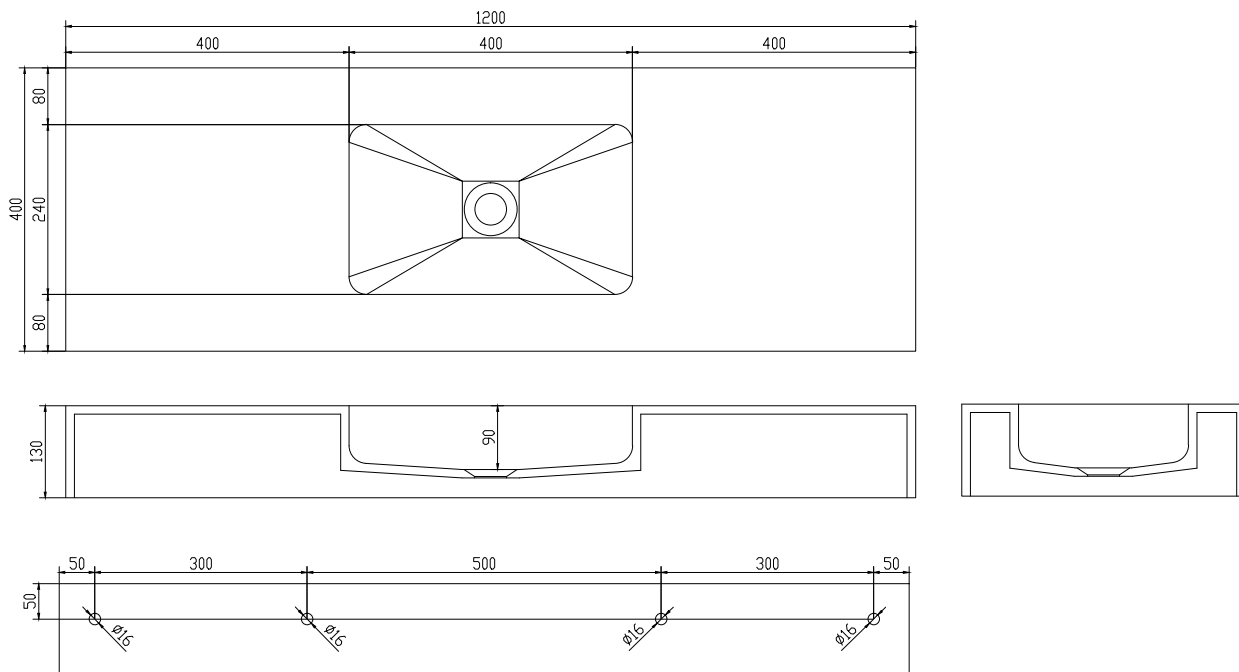

Furesø 120 basin

SKU: 40010181

Colour: Matte white
Size: 13cm / 120cm / 40cm
Weight: 23kg nett

Furesø 120 basin details: