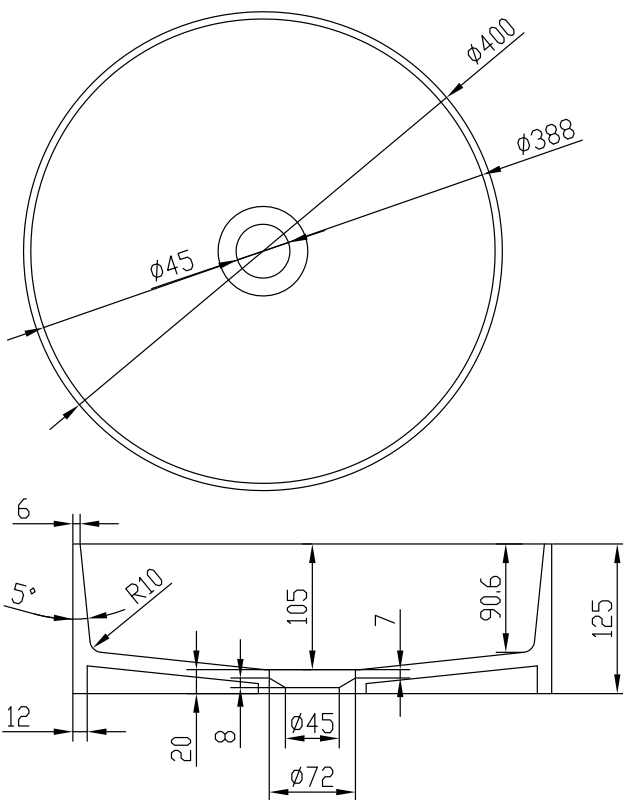

Copenhagen Bath

Roskildevej 394
DK-2610 Rødovre
VAT no.: DK32648622
Phone: 02476468850
contact@copenhagenbath.co.uk
www.copenhagenbath.co.uk

Stockholm round basin

SKU: 40010171

Colour:	Matte white
Size H/L/D:	12.5cm / 40cm / 40cm
Weight:	5.9kg nett

Stockholm round basin details:

Stockholm round wash basin with only 6mm ultra thin edge. Can be ordered in different shapes. Made of 100% Acovi® solid surface.