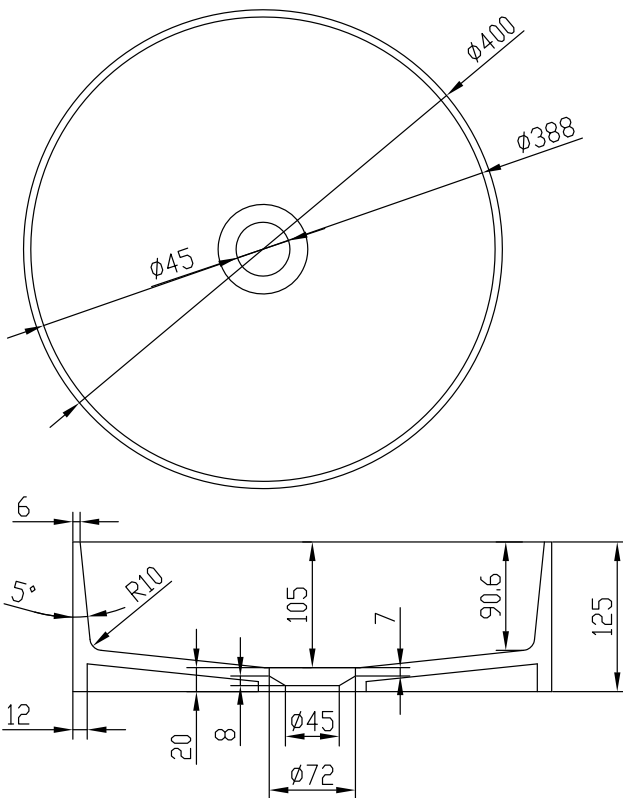

Stockholm round basin

SKU: 40010171

Colour:	Matte white
Size H/L/D:	12.5cm / 40cm / 40cm
Weight:	5.5kg nett

Stockholm round basin details:

Stockholm round wash basin with only 6mm ultra thin edge. Can be ordered in different shapes. Made of 100% Acovi® solid surface.