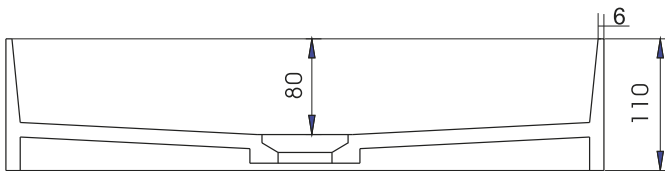

Copenhagen Bath
Roskildevej 394
DK-2610 Rødovre
VAT no.: DK32648622
Phone: 02476468850
contact@copenhagenbath.co.uk
www.copenhagenbath.co.uk

Stockholm rectangular basin

SKU: 40010169

Ø65mm hole for countertop

Colour: Matte white
Size H/L/D: 11cm / 50cm / 35cm
Weight: 7kg nett

Stockholm rectangular basin details:

Stockholm rectangular wash basin with only 6mm ultra thin edges. Made of 100% Acovi® solid surface. Can be ordered in different shapes.