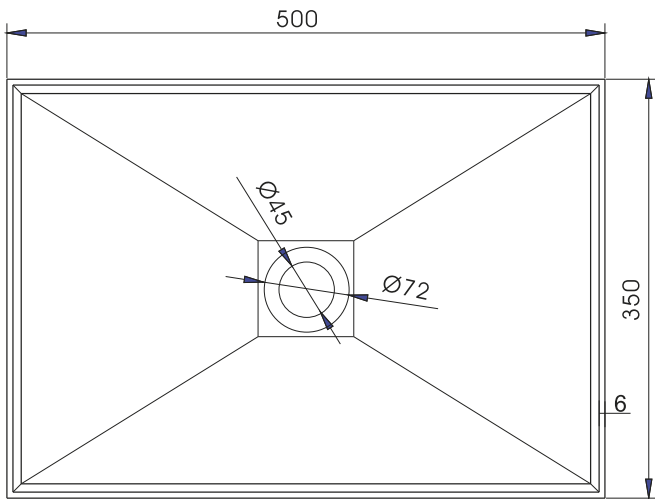

Copenhagen Bath
Roskildevej 394
DK-2610 Rødovre
VAT no.: DK32648622
Phone: 02476468850
contact@copenhagenbath.co.uk
www.copenhagenbath.co.uk

Stockholm rectangular basin

SKU: 40010169

Ø65mm hole for countertop

Colour: Matte white
Size H/L/D: 11cm / 50cm / 35cm
Weight: 7kg nett

Stockholm rectangular basin details:

Stockholm rectangular wash basin with only 6mm ultra thin edges. Made of 100% Acovi® solid surface. Can be ordered in different shapes.