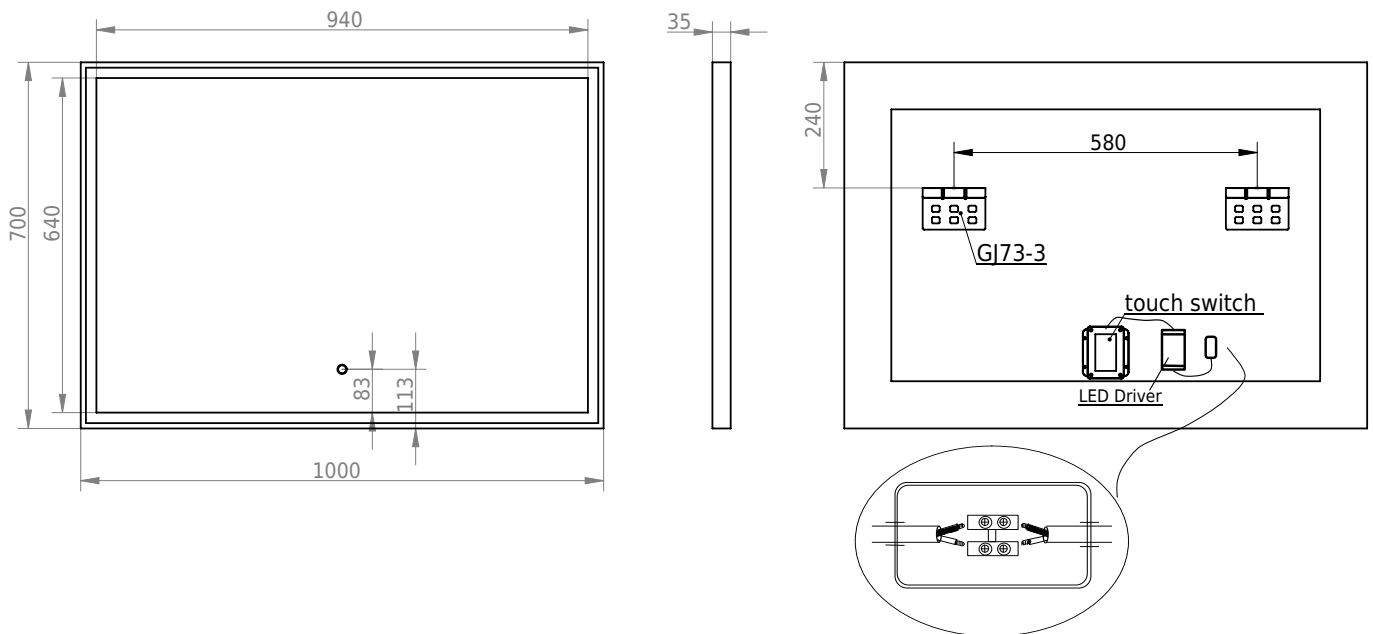

Fanø 100 mirror

SKU: 30020218

Colour:	Matte white/glass
Size H/L/D:	70cm / 100cm / 3.4cm
Weight:	12.2kg nett

Fanø 100 mirror details:

LED Mirror with matte white frame and touch function. The light has colour regulation between Kelvin 3200 – 6000. The integrated demister pad heats the mirror to a few degrees above room temperature within 2-3 minutes to reduce the mist on the mirror.