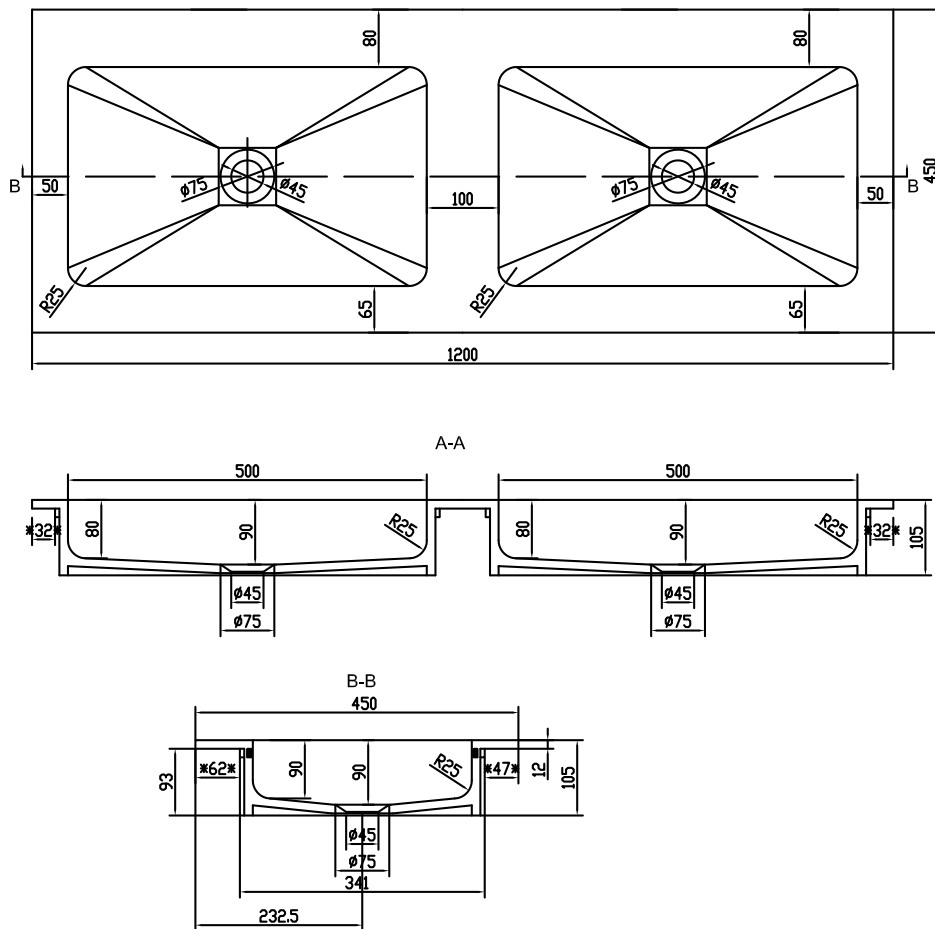

Romsø 120 double wash basin

SKU: 30040070

Colour:	Matte white
Size H/L/D:	10.5cm / 120cm / 45cm
Weight:	19,12kg nett

Romsø 120 double wash basin details:

Romsø countertop in 12mm Acovi solid surface. basin with rounded corners and visible waste. Can be used on 2 x Malmö 60 cabinets. Can also be ordered with single basin left or right.